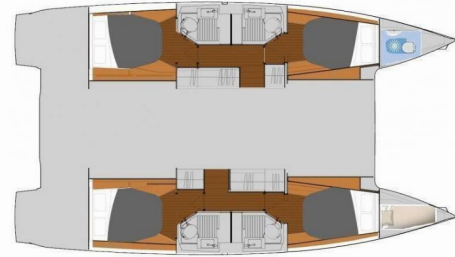

FONTAINE PAJOT ASTREA 42

Idle Time

The Catamaran Fountaine Pajot Astrea 42 „Idle Time“, built in 2020, is moored in BVI, Tortola, Ritter House Marina, - British Virgin Islands. The yacht has 4 + 1 cabins, can accomodate 8 + 1 persons and has 4 toilets/showers.

YACHT SPECIFICATIONS

Charter Base

**BVI, Tortola, Ritter House Marina,
British Virgin Islands**

Yacht ID

3748

Brand

Fountaine Pajot

Name

Idle Time

Production Year

2020

Length

12.58 m

Cabins

4 + 1

Berths

8 + 1

Max. Passengers

9

Head/Shower

4

STANDARD YACHT EQUIPMENT

Comfort

Cockpit cushions

Deck

Bimini top (Hardtop/Soft over Helm), Cockpit fridge, Cockpit/stern, outside shower, Davit (Hydraulic Platform), Dinghy with outboard engine (3m 9.8HP), Electric anchor windlass, Grill/Barbecue/Plancha (Propane/HW), Side bimini sunshades

Entertainment

Fusion radio (+ Bluetooth), TV (Flat Screen)

Galley

Freezer (12V 90L), Microwave, Refrigerator (12V 144L 2 Drawers), Stove (3 Burner Stove)

Interior

Electric toilet

Navigation

Autopilot (Garmin), GPS chart plotter (2 x Multi GMI20, GPS 7410), Helm station (Raised Helm)

Safety

Black Water Tank

Sails

Electric winch, Winch

Yacht electrics

110V socket, Air Conditioning, Generator, Inverter (2000W), Solar panels, USB sockets (In Cabins)