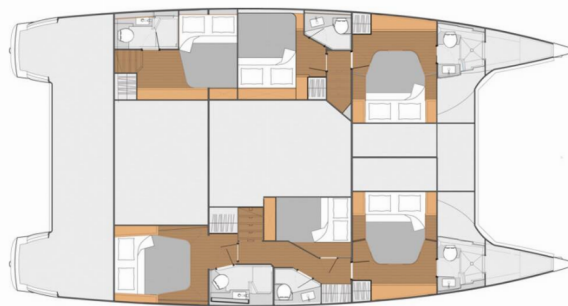

FONTAINE PAJOT SABA 50

Serenata

The Catamaran Fountaine Pajot Saba 50 „Serenata“, built in 2020, is moored in BVI, Tortola, Ritter House Marina, - British Virgin Islands. The yacht has 6 + 2 cabins, can accomodate 11 + 1 + 2 persons and has 6 toilets/showers.

YACHT SPECIFICATIONS

Charter Base

**BVI, Tortola, Ritter House Marina,
British Virgin Islands**

Yacht ID

3744

Brand

Fountaine Pajot

Name

Serenata

Production Year

2020

Length

14.98 m

Cabins

6 + 2

Berths

11 + 1 + 2

Max. Passengers

12

Head/Shower

6

STANDARD YACHT EQUIPMENT

Deck

Grill/Barbecue/Plancha (Propane plummed in)

Entertainment

Underwater lights

Interior

Electric toilet

Navigation

Helm station (with Flybridge)

Yacht electrics

Air Conditioning, Generator