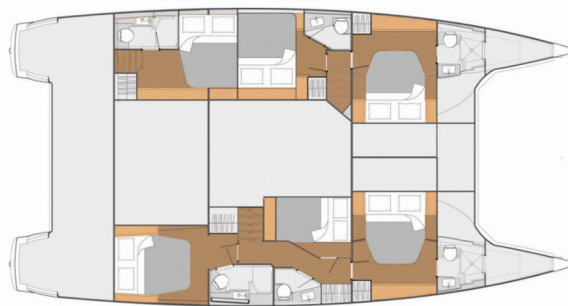

# FONTAINE PAJOT SABA 50

Serenata

The Catamaran Fountaine Pajot Saba 50 „Serenata“, built in 2020, is moored in BVI, Tortola, Ritter House Marina, - British Virgin Islands. The yacht has 6 + 2 cabins, can accommodate 11 + 1 + 2 persons and has 6 toilets/showers.

**Serenata**

Production Year

**2020**

Length

**14.98 m**

Cabins

**6 + 2**

Berths