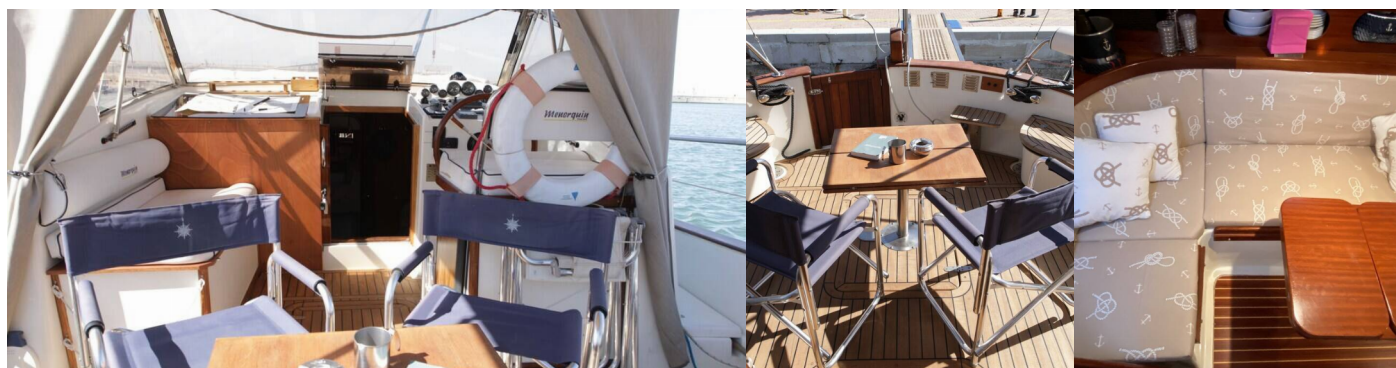

PRICE / WEEKS

07.11. - 14.11.2026

1.700 € ~~2.000 €~~

14.11. - 21.11.2026

1.700 € ~~2.000 €~~

21.11. - 28.11.2026

1.700 € ~~2.000 €~~

28.11. - 05.12.2026

1.700 € ~~2.000 €~~

05.12. - 12.12.2026

1.700 € ~~2.000 €~~

12.12. - 19.12.2026

1.700 € ~~2.000 €~~

19.12. - 26.12.2026

1.700 € ~~2.000 €~~

WEB

najachty.pl

PHONE

+48 882 071 532

E-MAIL

biuro@najachty.pl

NAJACHTY

ul. Pi. Świętej Małgorzaty 1-2/42B, 58-100, Świdnica, Poland