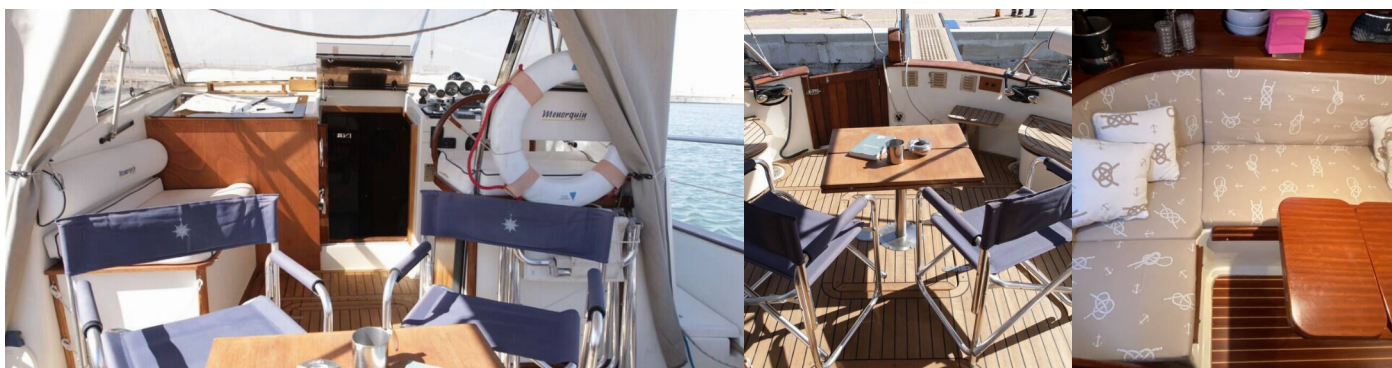

PRICE / WEEKS

25.04. - 02.05.2026 On option	02.05. - 09.05.2026 On option	09.05. - 16.05.2026 1.680 € ~~2.100 €~~	16.05. - 23.05.2026 1.680 € ~~2.100 €~~
23.05. - 30.05.2026 1.920 € ~~2.400 €~~	30.05. - 06.06.2026 On option	06.06. - 13.06.2026 2.210 € ~~2.600 €~~	13.06. - 20.06.2026 Booked
20.06. - 27.06.2026 2.380 € ~~2.800 €~~	27.06. - 04.07.2026 On option	04.07. - 11.07.2026 On option	11.07. - 18.07.2026 On option
18.07. - 25.07.2026 2.550 € ~~3.000 €~~	25.07. - 01.08.2026 2.550 € ~~3.000 €~~	01.08. - 08.08.2026 Booked	08.08. - 15.08.2026 2.550 € ~~3.000 €~~
15.08. - 22.08.2026 2.550 € ~~3.000 €~~	22.08. - 29.08.2026 2.380 € ~~2.800 €~~	29.08. - 05.09.2026 2.380 € ~~2.800 €~~	05.09. - 12.09.2026 On option
12.09. - 19.09.2026 On option	19.09. - 26.09.2026 1.785 € ~~2.100 €~~	26.09. - 03.10.2026 1.785 € ~~2.100 €~~	03.10. - 10.10.2026 1.785 € ~~2.100 €~~
10.10. - 17.10.2026 1.785 € ~~2.100 €~~	17.10. - 24.10.2026 1.700 € ~~2.000 €~~	24.10. - 31.10.2026 1.700 € ~~2.000 €~~	31.10. - 07.11.2026 1.700 € ~~2.000 €~~

WEB

najachty.pl

PHONE

+48 882 071 532

E-MAIL

biuro@najachty.pl

NAJACHTY

ul. Pi. Świętej Małgorzaty 1-2/42B, 58-100, Świdnica, Poland