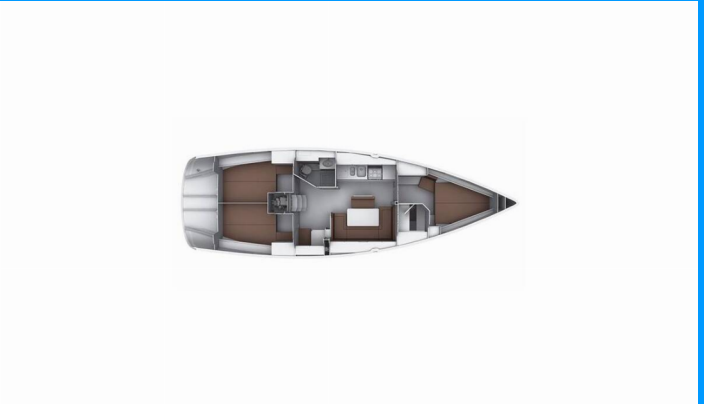

BAVARIA CRUISER 40

Isabelli

The Sailing yacht Bavaria Cruiser 40 „Isabelli“, built in 2013, is moored in Corfu, Gouvia Marina, Korfu - Greece. The yacht has 3 cabins, can accomodate 6 persons and has 2 toilets/showers.

Isabelli

Production Year

2013

Length

12.35 m

Cabins

3

Berths

6

Head/Shower

2

STANDARD YACHT EQUIPMENT

Deck

Anchor, Bathing platform, Bimini top, Black ball, Bosun's chair (Safe seat) (boatswain's chair), Cockpit table, Cockpit/stern, outside shower, Dinghy, Electric anchor windlass, Fenders, Gangway, Ropes, Sprayhood, Swimming ladder, Teak deck, Water hose