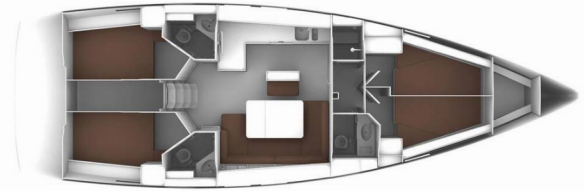

BAVARIA CRUISER 46

Panda IV

The Sailing yacht Bavaria Cruiser 46 „Panda IV“, built in 2022, is moored in Marina Tehnomont Veruda, Pula, Pula - Croatia.

The yacht has 4 cabins, can accomodate 8 + 1 persons and has 3 toilets/showers.

Panda IV

Production Year

2022

Length

14.27 m

Cabins

4

Berths