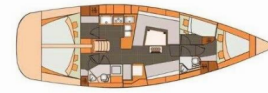

ELAN IMPRESSION 45

Skyfall

The Sailing yacht Elan Impression 45 „Skyfall“, built in 2016, is moored in ACI Marina Slano, - Croatia. The yacht has 4 cabins, can accommodate 8 + 2 persons and has 2 toilets/showers.

Skyfall

Production Year

2016

Length

13.85 m

Cabins

4

Berths