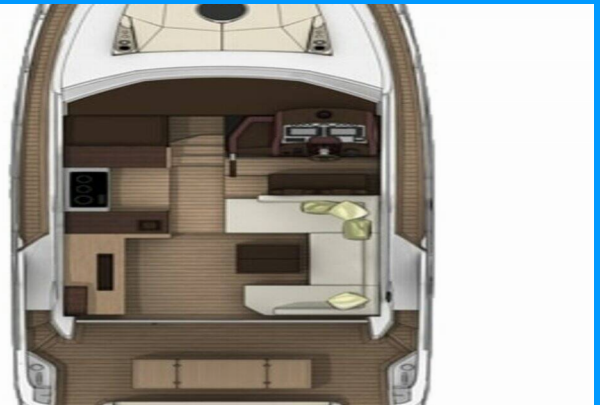

SESSA FLY 47

Sid One

The Motor yacht Sessa Fly 47 „Sid One“, built in 2017, is moored in Marina Mandalina, Sibenik, Sibenik - Croatia. The yacht has 3 cabins, can accomodate 6 persons and has 2 toilets/showers.

Sid One

Production Year

2017

Length

14.27 m

Cabins

3

Berths