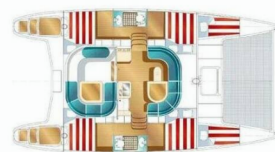

# NAUTITECH 40 OPEN

Ti Kay

The Catamaran Nautitech 40 Open „Ti Kay“, built in 2002, is moored in San Blas, Corazon de Jesus, - Panama. The yacht has 3 + 1 cabins, can accomodate 6 + 1 persons and has 2 toilets/showers.