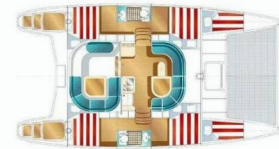

# NAUTITECH 40 OPEN

Ti Kay

The Catamaran Nautitech 40 Open „Ti Kay“, built in 2002, is moored in San Blas, Corazon de Jesus, - Panama. The yacht has 3 + 1 cabins, can accomodate 6 + 1 persons and has 2 toilets/showers.

**Ti Kay**

Production Year

**2002**

Length

**11.98 m**

Cabins

**3 + 1**

Berths