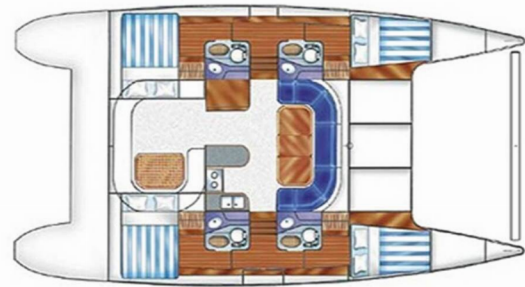

# NAUTITECH 44

Valpar

The Catamaran Nautitech 44 „Valpar“, built in 1995, is moored in San Blas, Corazon de Jesus, - Panama. The yacht has 4 cabins, can accomodate 8 persons and has 4 toilets/showers.

**Valpar**

Production Year

**1995**

Length

**13.47 m**

Cabins

**4**

Berths