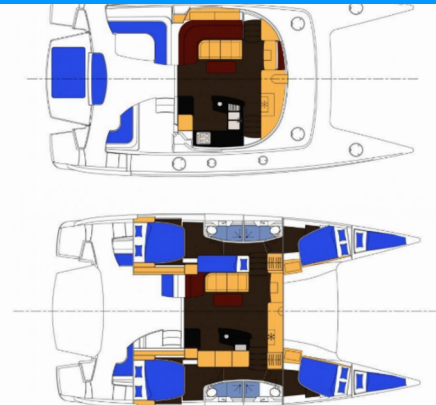

# SALINA 48

Zenith

The Catamaran Salina 48 „Zenith“, built in 2008, is moored in San Blas, Corazon de Jesus, - Panama. The yacht has 4 + 2 cabins, can accommodate 8 + 2 persons and has 4 toilets/showers.

**Zenith**

Production Year

**2008**

Length

**14.30 m**

Cabins

**4 + 2**

Berths