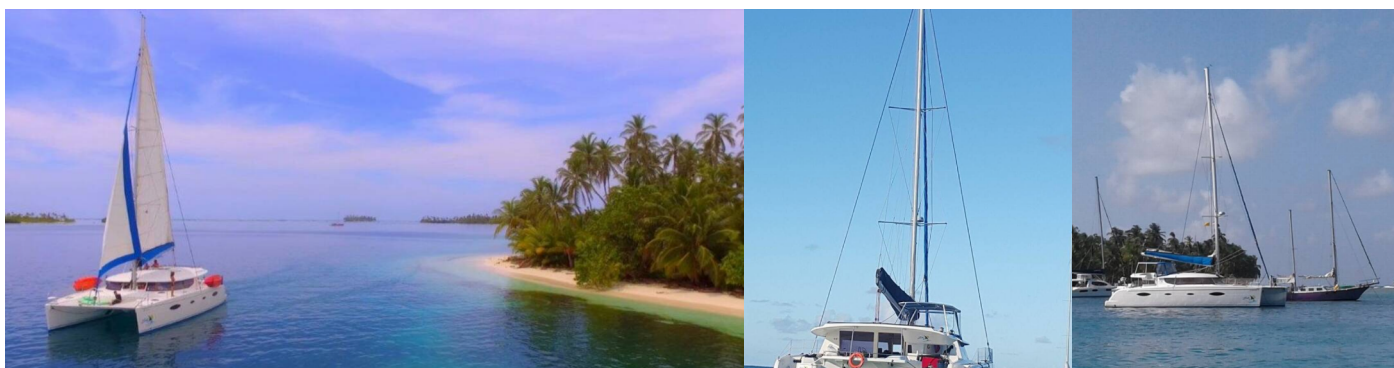

PRICE / WEEKS

29.04. - 02.05.2026

Booked

19.06. - 22.06.2026

Booked

25.06. - 30.06.2026

Booked

07.07. - 10.07.2026

Booked

21.07. - 31.07.2026

Booked

WEB

najachty.pl

PHONE

+48 882 071 532

E-MAIL

biuro@najachty.pl

NAJACHTY

ul. Pi. Świętej Małgorzaty 1-2/42B, 58-100, Świdnica, Poland