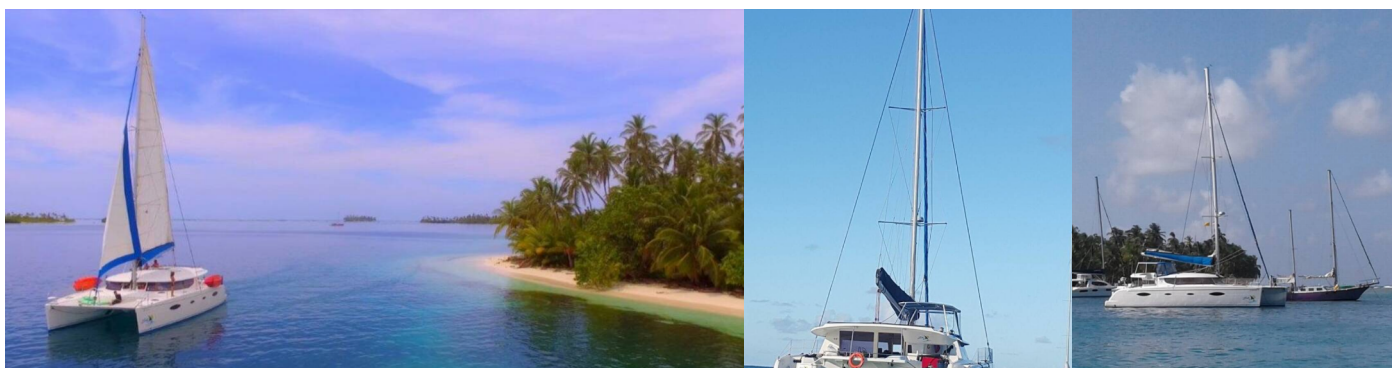

PRICE / WEEKS

19.06. - 22.06.2026

Booked

25.06. - 30.06.2026

Booked

07.07. - 10.07.2026

Booked

21.07. - 31.07.2026

Booked

27.11. - 01.12.2026

Booked

WEB

najachty.pl

PHONE

+48 882 071 532

E-MAIL

biuro@najachty.pl

NAJACHTY

ul. Pi. Świętej Małgorzaty 1-2/42B, 58-100, Świdnica, Poland