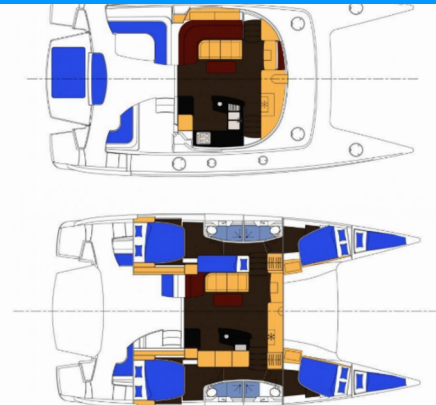

SALINA 48

Zenith

The Catamaran Salina 48 „Zenith“, built in 2008, is moored in San Blas, Corazon de Jesus, - Panama. The yacht has 4 + 2 cabins, can accommodate 8 + 2 persons and has 4 toilets/showers.

YACHT SPECIFICATIONS

Production Year

2008

Length

14.30 m

Cabins

4 + 2

Berths

8 + 2