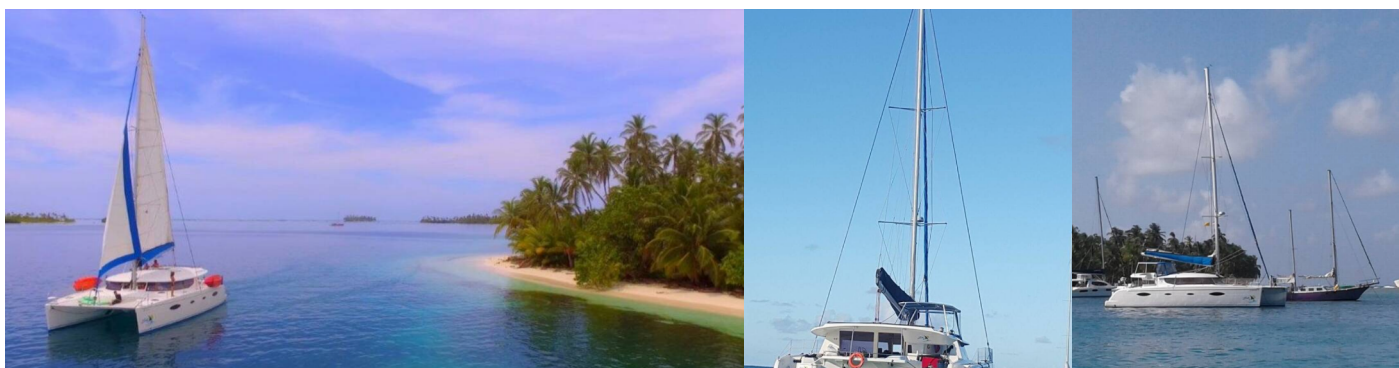

PRICE / WEEKS

20.12. - 25.12.2026

Booked

27.12. - 30.12.2026

Booked

31.12. - 03.01.2027

Booked

WEB

najachty.pl

PHONE

+48 882 071 532

E-MAIL

biuro@najachty.pl

NAJACHTY

ul. Pi. Świętej Małgorzaty 1-2/42B, 58-100, Świdnica, Poland