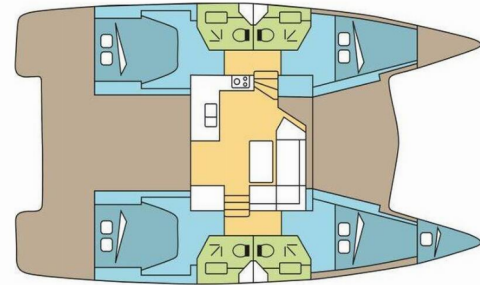

# FONTAINE PAJOT ISLA 40

QUARDA JEEPI

The Catamaran Fountaine Pajot Isla 40 „QUARDA JEEPI“, built in 2022, is moored in St. Thomas, Compass Point Marina, - United States Virgin Islands. The yacht has 4 + 1 cabins, can accommodate 8 + 2 + 1 persons and has 4 toilets/showers.

**QUARDA JEEPI**

Production Year

**2022**

Length

**11.93 m**

Cabins

**4 + 1**

Berths