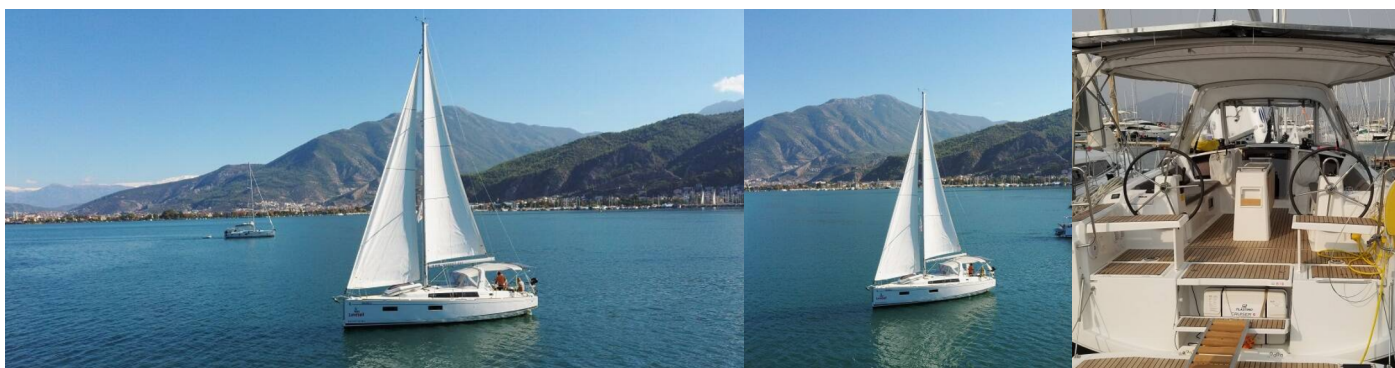

PRICE / WEEKS

05.12. - 12.12.2026

1.832 € ~~2.290 €~~

12.12. - 19.12.2026

1.832 € ~~2.290 €~~

19.12. - 26.12.2026

1.832 € ~~2.290 €~~

WEB

najachty.pl

PHONE

+48 882 071 532

E-MAIL

biuro@najachty.pl

NAJACHTY

ul. Pi. Świętej Małgorzaty 1-2/42B, 58-100, Świdnica, Poland