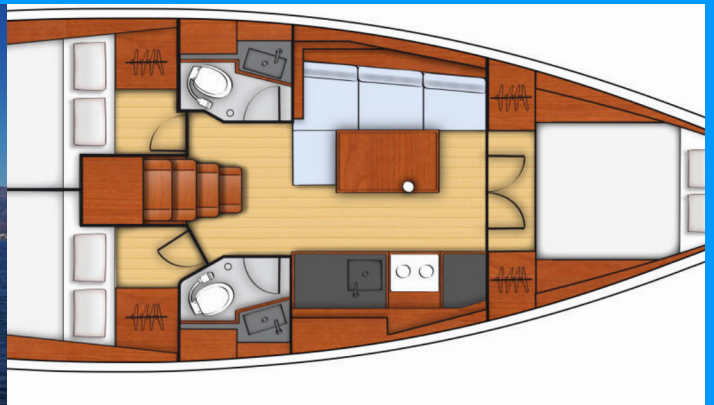

OCEANIS 38.1

Rosa Bella

The Sailing yacht Oceanis 38.1 „Rosa Bella“, built in 2021, is moored in Fethiye, Yacht Classic Hotel Marina, - Turkey. The yacht has 3 cabins, can accommodate 6 persons and has 2 toilets/showers.

Rosa Bella

Production Year

2021

Length

11.50 m

Cabins

3

Berths

6

Head/Shower

2

STANDARD YACHT EQUIPMENT

Comfort

Cockpit cushions

Deck

Anchor (21 kg), Anchor with chain (80 m x 10 mm), Bathing platform, Bimini top, Cockpit/stern, outside shower, Dinghy (2.20 m. Soft Bottom), Electric anchor windlass (1000 W), Gangway, Outboard engine (3.5hp, 4 Stroke), Sprayhood, Teak cockpit