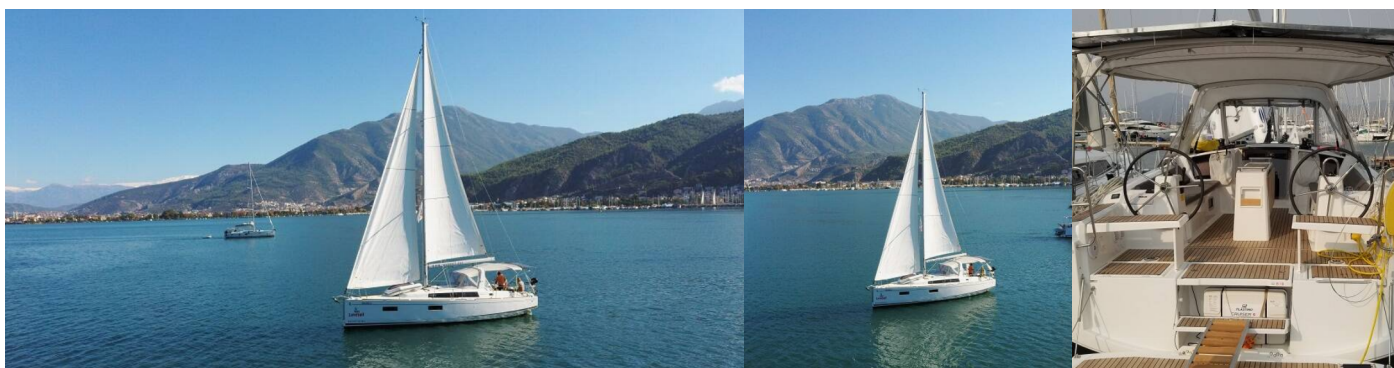

PRICE / WEEKS

16.05. - 23.05.2026 2.565 € ~~3.090 €~~	23.05. - 30.05.2026 2.565 € ~~3.090 €~~	30.05. - 06.06.2026 2.565 € ~~3.090 €~~	06.06. - 13.06.2026 2.565 € ~~3.090 €~~
13.06. - 20.06.2026 2.712 € ~~3.390 €~~	20.06. - 27.06.2026 Booked	27.06. - 04.07.2026 2.712 € ~~3.390 €~~	04.07. - 11.07.2026 2.712 € ~~3.390 €~~
11.07. - 25.07.2026 Booked	25.07. - 01.08.2026 2.712 € ~~3.390 €~~	01.08. - 08.08.2026 2.712 € ~~3.390 €~~	08.08. - 15.08.2026 2.712 € ~~3.390 €~~
15.08. - 22.08.2026 2.792 € ~~3.490 €~~	22.08. - 29.08.2026 2.792 € ~~3.490 €~~	29.08. - 05.09.2026 2.792 € ~~3.490 €~~	05.09. - 12.09.2026 Booked
12.09. - 19.09.2026 2.792 € ~~3.490 €~~	19.09. - 26.09.2026 2.792 € ~~3.490 €~~	26.09. - 03.10.2026 2.792 € ~~3.490 €~~	03.10. - 10.10.2026 Booked
10.10. - 17.10.2026 2.792 € ~~3.490 €~~	17.10. - 24.10.2026 Booked	24.10. - 31.10.2026 2.792 € ~~3.490 €~~	31.10. - 07.11.2026 1.832 € ~~2.290 €~~
07.11. - 14.11.2026 1.832 € ~~2.290 €~~	14.11. - 21.11.2026 1.832 € ~~2.290 €~~	21.11. - 28.11.2026 1.832 € ~~2.290 €~~	28.11. - 05.12.2026 1.832 € ~~2.290 €~~

WEB

najachty.pl

PHONE

+48 882 071 532

E-MAIL

biuro@najachty.pl

NAJACHTY

ul. Pi. Świętej Małgorzaty 1-2/42B, 58-100, Świdnica, Poland