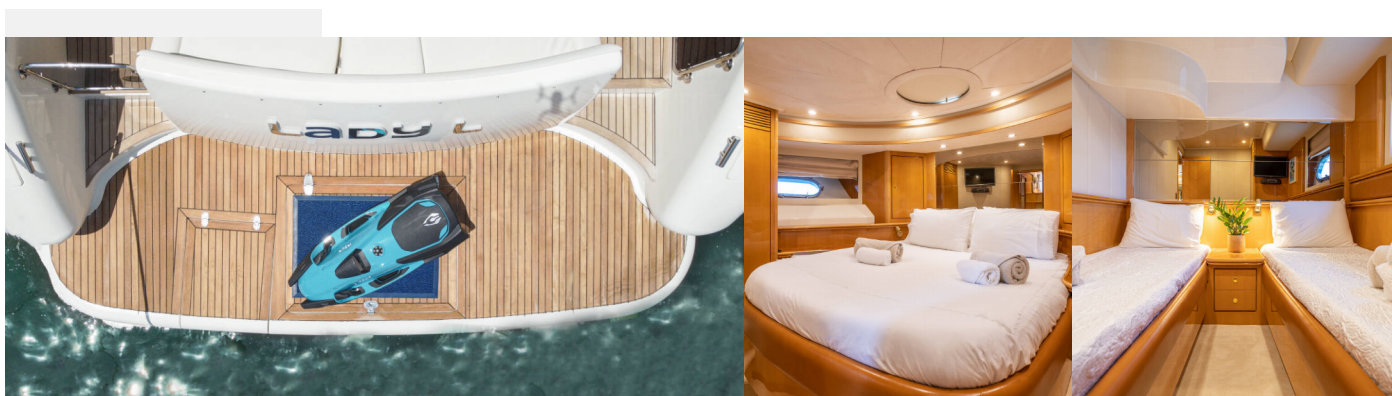

PRICE / WEEKS

07.06. - 14.06.2025 21.168 € ~~23.520 €~~	14.06. - 21.06.2025 21.168 € ~~23.520 €~~	21.06. - 28.06.2025 21.168 € ~~23.520 €~~	28.06. - 05.07.2025 21.168 € ~~23.520 €~~
05.07. - 12.07.2025 21.168 € ~~23.520 €~~	12.07. - 19.07.2025 21.168 € ~~23.520 €~~	19.07. - 26.07.2025 21.168 € ~~23.520 €~~	26.07. - 02.08.2025 21.168 € ~~23.520 €~~
02.08. - 09.08.2025 21.168 € ~~23.520 €~~	09.08. - 16.08.2025 21.168 € ~~23.520 €~~	16.08. - 23.08.2025 21.168 € ~~23.520 €~~	23.08. - 30.08.2025 21.168 € ~~23.520 €~~
30.08. - 06.09.2025 21.168 € ~~23.520 €~~	06.09. - 13.09.2025 21.168 € ~~23.520 €~~	13.09. - 20.09.2025 21.168 € ~~23.520 €~~	20.09. - 27.09.2025 21.168 € ~~23.520 €~~
27.09. - 04.10.2025 21.168 € ~~23.520 €~~	04.10. - 11.10.2025 21.168 € ~~23.520 €~~	11.10. - 18.10.2025 21.168 € ~~23.520 €~~	18.10. - 25.10.2025 21.168 € ~~23.520 €~~
25.10. - 01.11.2025 21.168 € ~~23.520 €~~	01.11. - 08.11.2025 21.168 € ~~23.520 €~~	08.11. - 15.11.2025 21.168 € ~~23.520 €~~	15.11. - 22.11.2025 21.168 € ~~23.520 €~~
22.11. - 29.11.2025 21.168 € ~~23.520 €~~	29.11. - 06.12.2025 21.168 € ~~23.520 €~~	06.12. - 13.12.2025 21.168 € ~~23.520 €~~	13.12. - 20.12.2025 21.168 € ~~23.520 €~~

WEB

najachty.pl

PHONE

+48 882 071 532

E-MAIL

biuro@najachty.pl

NAJACHTY

ul. Pi. Świętej Małgorzaty 1-2/42B, 58-100, Świdnica, Poland