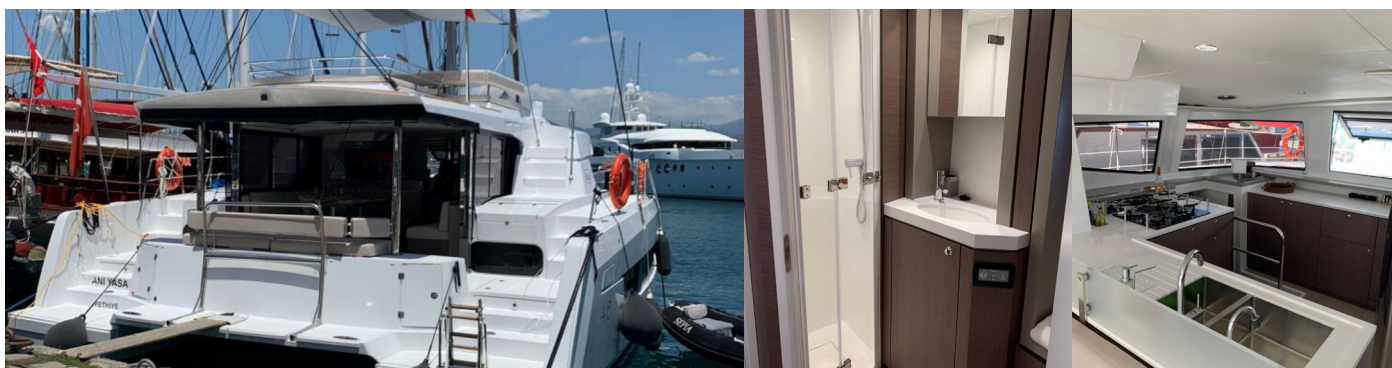

PRICE / WEEKS

25.04. - 02.05.2026 10.000 €	02.05. - 09.05.2026 10.000 €	09.05. - 16.05.2026 10.000 €	16.05. - 23.05.2026 10.000 €
23.05. - 30.05.2026 10.000 €	30.05. - 06.06.2026 11.200 €	06.06. - 13.06.2026 11.200 €	13.06. - 20.06.2026 11.200 €
20.06. - 27.06.2026 11.200 €	27.06. - 04.07.2026 11.200 €	04.07. - 11.07.2026 11.200 €	11.07. - 18.07.2026 11.200 €
18.07. - 25.07.2026 11.200 €	25.07. - 01.08.2026 11.200 €	01.08. - 08.08.2026 11.200 €	08.08. - 15.08.2026 11.200 €
15.08. - 22.08.2026 11.200 €	22.08. - 29.08.2026 11.200 €	29.08. - 05.09.2026 11.200 €	05.09. - 12.09.2026 11.200 €
12.09. - 19.09.2026 Booked	19.09. - 26.09.2026 11.200 €	26.09. - 03.10.2026 10.000 €	03.10. - 10.10.2026 Booked
10.10. - 17.10.2026 10.000 €	17.10. - 24.10.2026 10.000 €	24.10. - 31.10.2026 10.000 €	31.10. - 07.11.2026 8.500 €

WEB

najachty.pl

PHONE

+48 882 071 532

E-MAIL

biuro@najachty.pl

NAJACHTY

ul. Pi. Świętej Małgorzaty 1-2/42B, 58-100, Świdnica, Poland