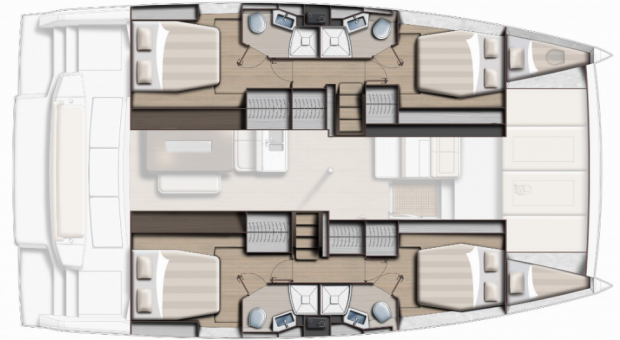

BALI 4.6

Ani Yasa

The Catamaran Bali 4.6 „Ani Yasa“, built in 2021, is moored in Fethiye, Buba Marina, - Turkey. The yacht has 4 + 2 cabins, can accommodate 8 + 2 persons and has 4 + 1 toilets/showers.

YACHT SPECIFICATIONS

Charter Base

Fethiye, Buba Marina, Turkey

Yacht ID

3679

Brand

Catana

Name

Ani Yasa

Production Year

2021

Length

14.28 m

Cabins

4 + 2

Berths

8 + 2

Head/Shower

4 + 1

STANDARD YACHT EQUIPMENT

Entertainment

Bose Sound System

Galley

Dishwasher, Microwave, Oven, Refrigerator (+ Freezer: 615 L)

Interior

Washing machine

Yacht electrics

Air Conditioning, Generator, Watermaker - desalinator