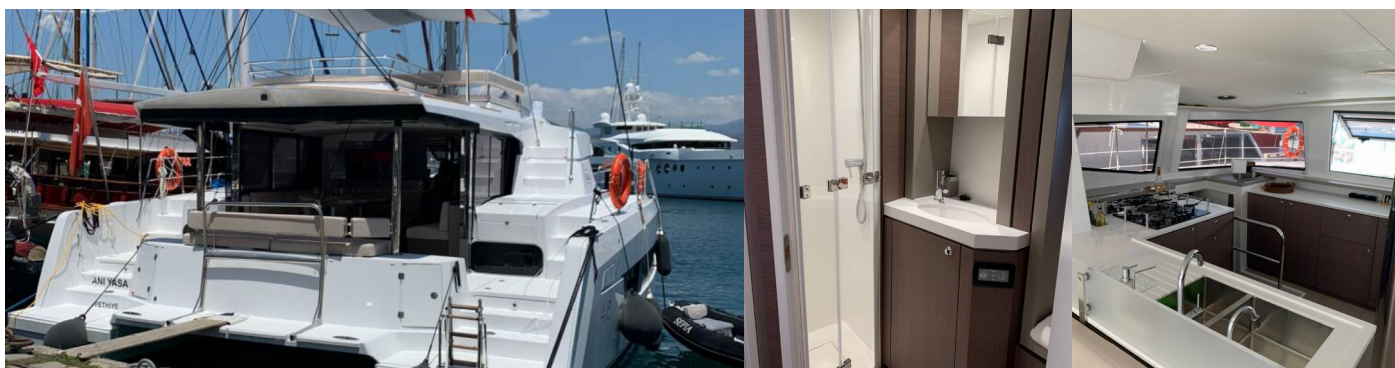

PRICE / WEEKS

07.11. - 14.11.2026

8.500 €

14.11. - 21.11.2026

8.500 €

21.11. - 28.11.2026

8.500 €

28.11. - 05.12.2026

8.500 €

05.12. - 12.12.2026

8.500 €

12.12. - 19.12.2026

8.500 €

19.12. - 26.12.2026

8.500 €

WEB

najachty.pl

PHONE

+48 882 071 532

E-MAIL

biuro@najachty.pl

NAJACHTY

ul. Pi. Świętej Małgorzaty 1-2/42B, 58-100, Świdnica, Poland