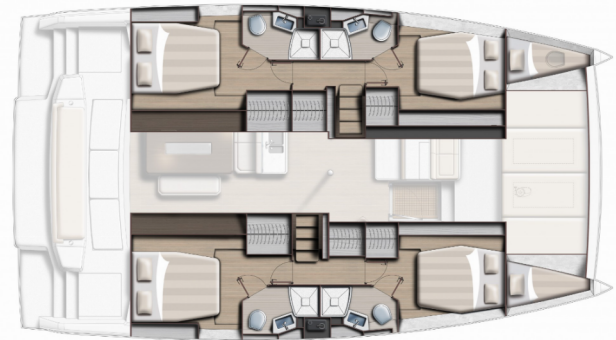

BALI 4.6

Ani Yasa

The Catamaran Bali 4.6 „Ani Yasa“, built in 2021, is moored in Fethiye, Buba Marina, - Turkey. The yacht has 4 + 2 cabins, can accommodate 8 + 2 persons and has 4 + 1 toilets/showers.

YACHT SPECIFICATIONS

Charter Base

Fethiye, Buba Marina, Turkey

Yacht ID

3679

Brand

Catana

Name

Ani Yasa

Production Year

2021

Length

14.28 m

Cabins

4 + 2

Berths

8 + 2

Head/Shower

4 + 1

STANDARD YACHT EQUIPMENT

Entertainment

Bose Sound System

Galley

Dishwasher, Microwave, Oven, Refrigerator (+ Freezer: 615 L)

Interior

Washing machine

Yacht electrics

Air Conditioning, Generator, Watermaker - desalinator