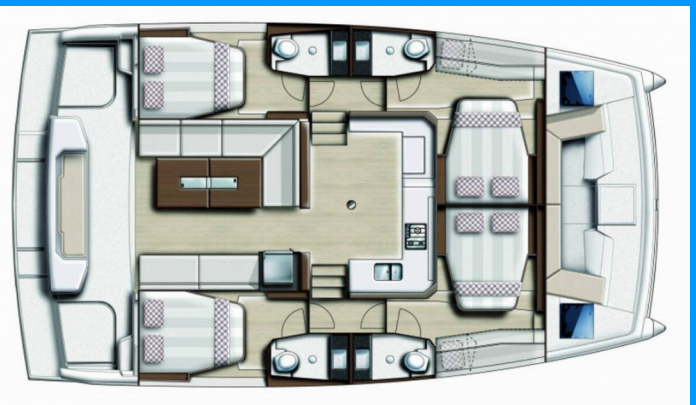

# BALI CATSPACE

Wanderer

The Catamaran Bali Catspace „Wanderer“, built in 2022, is moored in BVI, Tortola, Nanny Cay Marina, - British Virgin Islands. The yacht has 4 cabins, can accommodate 8 + 2 persons and has 4 toilets/showers.

**Wanderer**

Production Year

**2022**

Length

**12.31 m**

Cabins

**4**

Berths