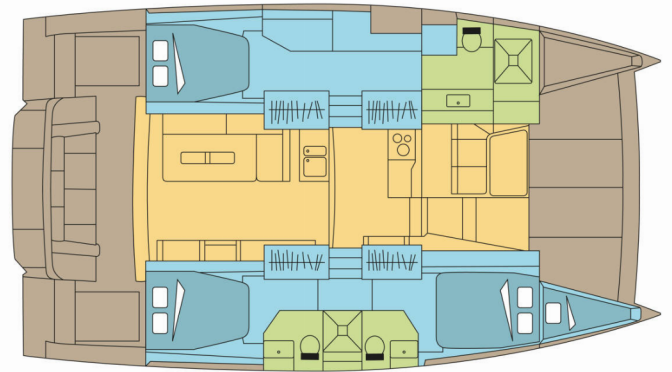

# BALI 4.2 OW

VITA FELICE

The Catamaran Bali 4.2 OW „VITA FELICE“, built in 2021, is moored in Marsh Harbour, Conch Inn Marina, - Bahamas. The yacht has 3 + 1 cabins, can accommodate 6 + 1 persons and has 3 toilets/showers.

**VITA FELICE**

Production Year

**2021**

Length

**12.85 m**

Cabins

**3 + 1**

Berths