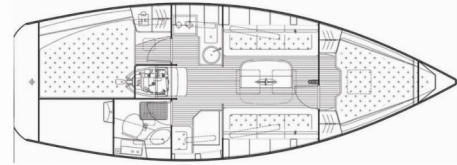

BAVARIA 31 CRUISER

Jelsa

The Sailing yacht Bavaria 31 Cruiser „Jelsa“, built in 2009, is moored in Marina Zenta, Split, - Croatia. The yacht has 2 cabins, can accommodate 4 + 2 persons and has 1 toilet/showers.