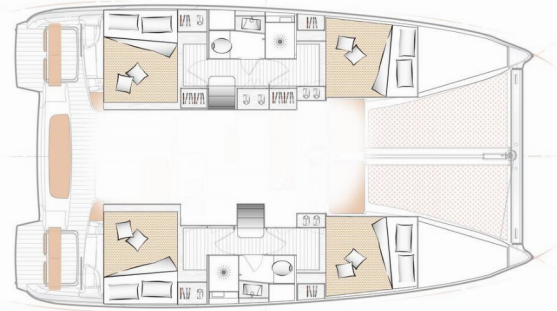

EXCESS 11

Carmelina

The Catamaran Excess 11 „Carmelina“, built in 2021, is moored in Göcek, Göcek - Turkey. The yacht has 4 + 1 cabins, can accommodate 8 + 1 + 1 persons and has 2 toilets/showers.

YACHT SPECIFICATIONS

Production Year

2021

Length

11.42 m

Cabins

4 + 1

Berths

8 + 1 + 1