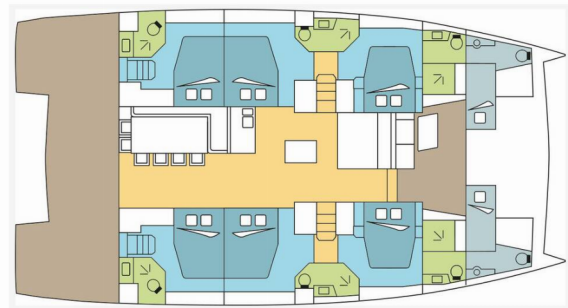

BALI 5.4

DREAM JAMESBY_DB

The Catamaran Bali 5.4 „DREAM JAMESBY_DB“, built in 2020, is moored in St. Martin, Marina de L'Anse Marcel, - Caribbean.

The yacht has 6 + 2 cabins, can accomodate 12 + 2 persons and has 6 + 2 toilets/showers.

DREAM JAMESBY_DB

Production Year

2020

Length

16.80 m

Cabins

6 + 2

Berths