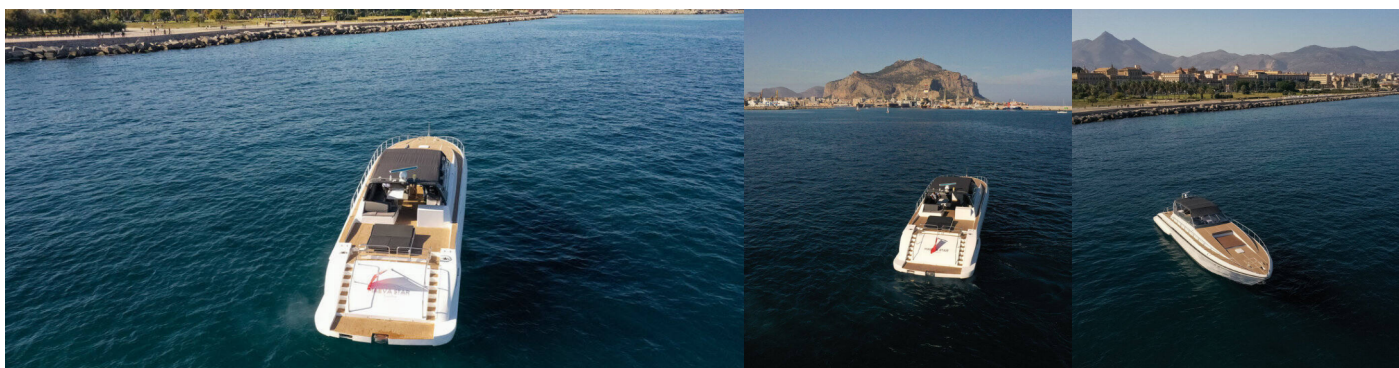

PRICE / WEEKS

07.11. - 14.11.2026

20.000 €

14.11. - 21.11.2026

20.000 €

21.11. - 28.11.2026

20.000 €

28.11. - 05.12.2026

20.000 €

05.12. - 12.12.2026

20.000 €

12.12. - 19.12.2026

20.000 €

19.12. - 26.12.2026

20.000 €

WEB

najachty.pl

PHONE

+48 882 071 532

E-MAIL

biuro@najachty.pl

NAJACHTY

ul. Pi. Świętej Małgorzaty 1-2/42B, 58-100, Świdnica, Poland