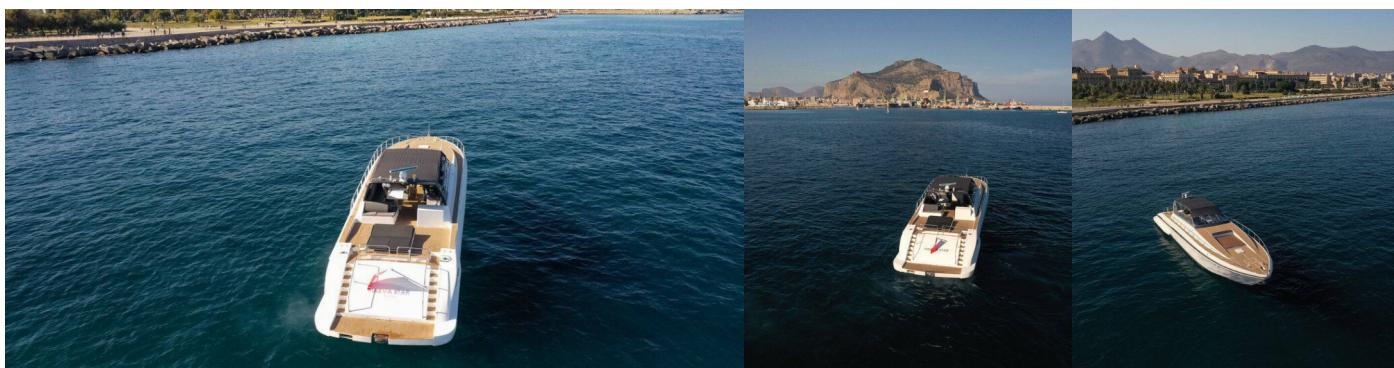

PRICE / WEEKS

25.04. - 02.05.2026 17.600 € ~~22.000 €~~	02.05. - 09.05.2026 17.600 € ~~22.000 €~~	09.05. - 16.05.2026 17.600 € ~~22.000 €~~	16.05. - 23.05.2026 17.600 € ~~22.000 €~~
23.05. - 30.05.2026 17.600 € ~~22.000 €~~	30.05. - 06.06.2026 17.600 € ~~22.000 €~~	06.06. - 13.06.2026 17.600 € ~~22.000 €~~	13.06. - 20.06.2026 17.600 € ~~22.000 €~~
20.06. - 27.06.2026 20.000 € ~~25.000 €~~	27.06. - 04.07.2026 20.000 € ~~25.000 €~~	04.07. - 11.07.2026 25.000 €	11.07. - 18.07.2026 25.000 €
18.07. - 25.07.2026 25.000 €	25.07. - 01.08.2026 25.000 €	01.08. - 08.08.2026 27.000 €	08.08. - 15.08.2026 27.000 €
15.08. - 22.08.2026 27.000 €	22.08. - 29.08.2026 22.000 €	29.08. - 05.09.2026 22.000 €	05.09. - 12.09.2026 22.000 €
12.09. - 19.09.2026 22.000 €	19.09. - 26.09.2026 22.000 €	26.09. - 03.10.2026 20.000 €	03.10. - 10.10.2026 20.000 €
10.10. - 17.10.2026 20.000 €	17.10. - 24.10.2026 20.000 €	24.10. - 31.10.2026 20.000 €	31.10. - 07.11.2026 20.000 €

WEB

najachty.pl

PHONE

+48 882 071 532

E-MAIL

biuro@najachty.pl

NAJACHTY

ul. Pi. Świętej Małgorzaty 1-2/42B, 58-100, Świdnica, Poland