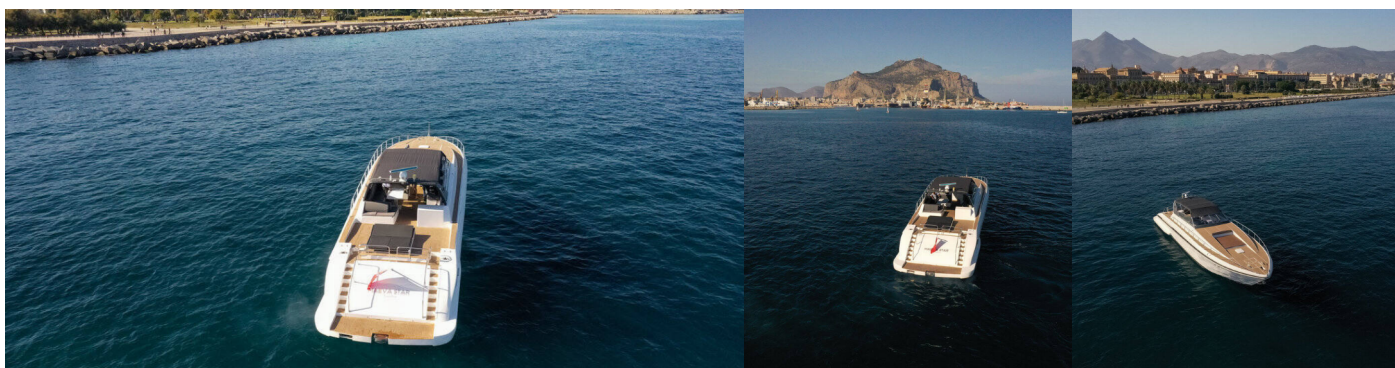

PRICE / WEEKS

05.07. - 12.07.2025 15.200 € ~~19.000 €~~	12.07. - 19.07.2025 15.200 € ~~19.000 €~~	19.07. - 26.07.2025 15.200 € ~~19.000 €~~	26.07. - 02.08.2025 15.200 € ~~19.000 €~~
02.08. - 09.08.2025 25.000 €	09.08. - 16.08.2025 25.000 €	16.08. - 23.08.2025 25.000 €	23.08. - 30.08.2025 19.000 €
30.08. - 06.09.2025 15.200 € ~~19.000 €~~	06.09. - 13.09.2025 15.200 € ~~19.000 €~~	13.09. - 20.09.2025 15.200 € ~~19.000 €~~	20.09. - 27.09.2025 15.200 € ~~19.000 €~~
27.09. - 04.10.2025 15.200 € ~~19.000 €~~	04.10. - 11.10.2025 15.200 € ~~19.000 €~~	11.10. - 18.10.2025 15.200 € ~~19.000 €~~	18.10. - 25.10.2025 15.200 € ~~19.000 €~~
25.10. - 01.11.2025 15.200 € ~~19.000 €~~	01.11. - 08.11.2025 15.200 € ~~19.000 €~~	08.11. - 15.11.2025 15.200 € ~~19.000 €~~	15.11. - 22.11.2025 15.200 € ~~19.000 €~~
22.11. - 29.11.2025 15.200 € ~~19.000 €~~	29.11. - 06.12.2025 15.200 € ~~19.000 €~~	06.12. - 13.12.2025 15.200 € ~~19.000 €~~	13.12. - 20.12.2025 15.200 € ~~19.000 €~~
20.12. - 27.12.2025 15.200 € ~~19.000 €~~			

WEB

najachty.pl

PHONE

+48 882 071 532

E-MAIL

biuro@najachty.pl

NAJACHTY

ul. Pi. Świętej Małgorzaty 1-2/42B, 58-100, Świdnica, Poland