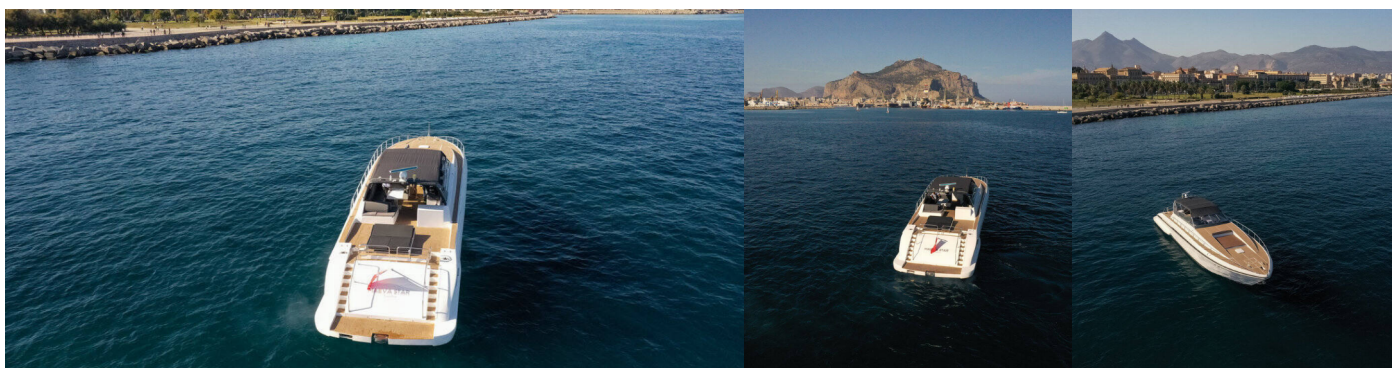

PRICE / WEEKS

01.01. - 04.04.2025 Booked	05.04. - 12.04.2025 15.200 € ~~19.000 €~~	12.04. - 19.04.2025 15.200 € ~~19.000 €~~	19.04. - 26.04.2025 15.200 € ~~19.000 €~~
26.04. - 03.05.2025 15.200 € ~~19.000 €~~	03.05. - 10.05.2025 15.200 € ~~19.000 €~~	10.05. - 17.05.2025 15.200 € ~~19.000 €~~	17.05. - 24.05.2025 15.200 € ~~19.000 €~~
24.05. - 31.05.2025 15.200 € ~~19.000 €~~	31.05. - 07.06.2025 15.200 € ~~19.000 €~~	07.06. - 14.06.2025 15.200 € ~~19.000 €~~	14.06. - 21.06.2025 15.200 € ~~19.000 €~~
21.06. - 28.06.2025 15.200 € ~~19.000 €~~	28.06. - 05.07.2025 15.200 € ~~19.000 €~~		

WEB

najachty.pl

PHONE

+48 882 071 532

E-MAIL

biuro@najachty.pl

NAJACHTY

ul. Pi. Świętej Małgorzaty 1-2/42B, 58-100, Świdnica, Poland