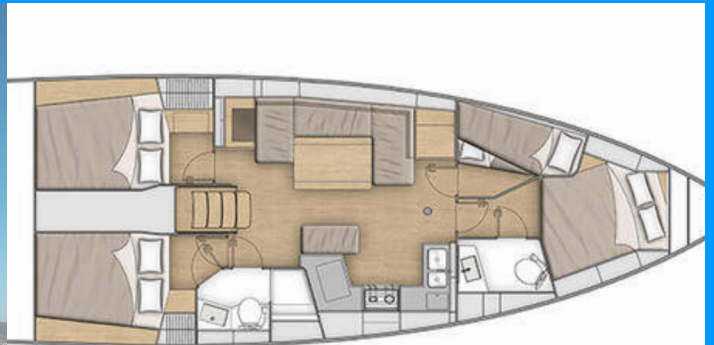

# OCEANIS 40.1

Kos 40.5

The Sailing yacht Oceanis 40.1 „Kos 40.5“, built in 2021, is moored in Athens, Alimos marina, - Greece. The yacht has 4 cabins, can accomodate 8 persons and has 2 toilets/showers.