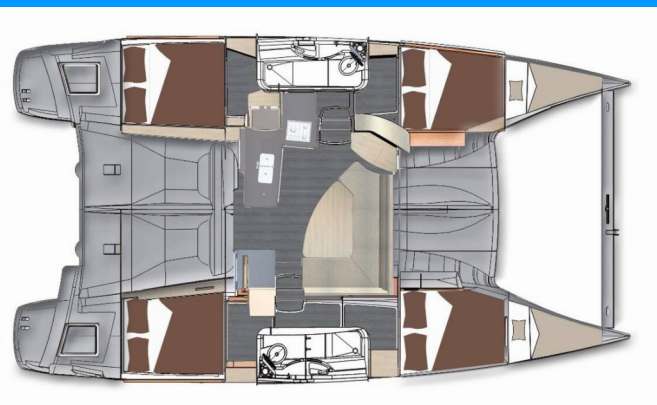

LIPARI 41

My Way

The Catamaran Lipari 41 „My Way“, built in 2013, is moored in Kas Marina, - Turkey. The yacht has 3 + 1 cabins, can accommodate 6 + 2 persons and has 2 toilets/showers.

YACHT SPECIFICATIONS

Production Year

2013

Length

11.91 m

Cabins

3 + 1

Berths

6 + 2