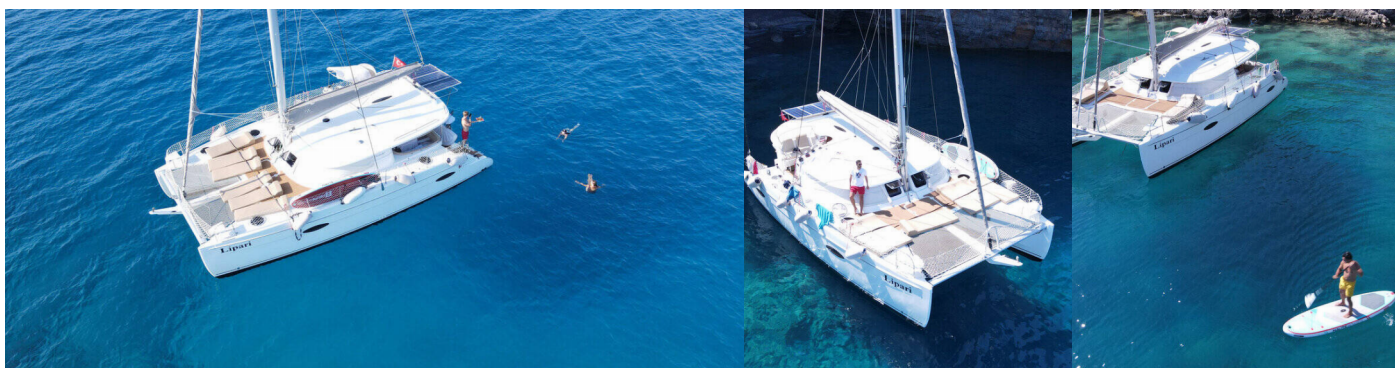

PRICE / WEEKS

07.06. - 11.06.2026

Booked

27.06. - 29.06.2026

Booked

03.07. - 03.07.2026

Booked

11.07. - 15.07.2026

Booked

06.09. - 13.09.2026

Booked

WEB

najachty.pl

PHONE

+48 882 071 532

E-MAIL

biuro@najachty.pl

NAJACHTY

ul. Pi. Świętej Małgorzaty 1-2/42B, 58-100, Świdnica, Poland