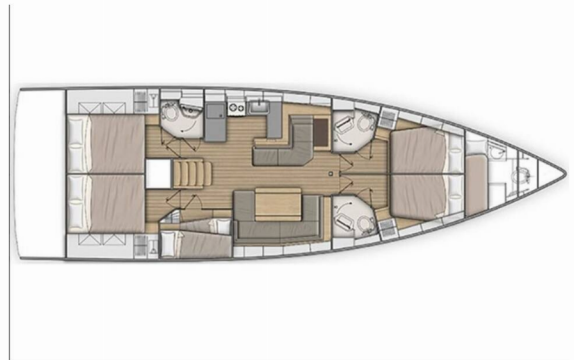

OCEANIS 51.1

Infinity

The Sailing yacht Oceanis 51.1 „Infinity“, built in 2020, is moored in Lefkas, D-Marin, Lefkas - Greece. The yacht has 5 + 1 cabins, can accommodate 10 + 1 + 1 persons and has 3 + 1 toilets/showers.

Infinity

Production Year

2020

Length

15.94 m

Cabins

5 + 1

Berths

10 + 1 + 1

Head/Shower

3 + 1

STANDARD YACHT EQUIPMENT

Deck

Bathing platform (electric), Bimini top, Cockpit table (with cool box), Cockpit/stern, outside shower, Dinghy, Electric anchor windlass, Sprayhood, Teak cockpit