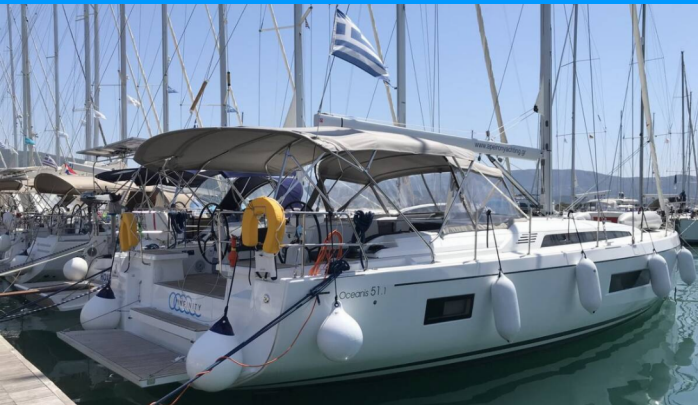

OCEANIS 51.1

Infinity

The Sailing yacht Oceanis 51.1 „Infinity“, built in 2020, is moored in Lefkas, D-Marin, Lefkas - Greece. The yacht has 5 + 1 cabins, can accommodate 10 + 1 + 1 persons and has 3 + 1 toilets/showers.

YACHT SPECIFICATIONS

Charter Base

Lefkas, D-Marin, Greece

Yacht ID

3540

Brand

Bénéteau

Name

Infinity

Production Year

2020

Length

15.94 m

Cabins

5 + 1

Berths