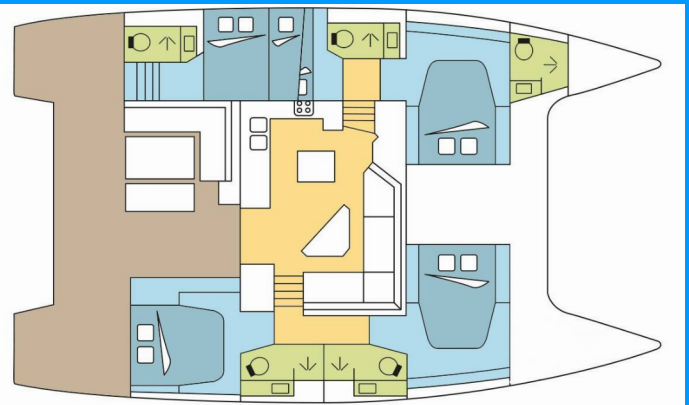

# FONTAINE PAJOT SAONA 47

PURRFECT\_DB

The Catamaran Fountaine Pajot Saona 47 „PURRFECT\_DB“, built in 2020, is moored in Whitsundays, Airlie Beach, Coral Sea Marina, - Australia and Oceania. The yacht has 5 cabins, can accommodate 10 + 2 persons and has 5 toilets/showers.

**PURRFECT\_DB**

Production Year

**2020**

Length

**13.94 m**

Cabins

**5**

Berths

**10 + 2**

Max. Passengers

**12**

Head/Shower

**5**

## STANDARD YACHT EQUIPMENT

Comfort

Cockpit cushions

Deck

Bimini top, Cockpit fridge (75L), Cockpit table, Cockpit/stern, outside shower (with hot/cold water), Davit, Dinghy, Electric anchor windlass, Swimming ladder