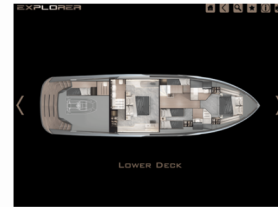

EXPLORER FLY 62

Blue Moon

The Motor yacht Explorer Fly 62 „Blue Moon“, built in 2021, is moored in Sukosan, D-Marin Dalmacija Marina, - Croatia. The yacht has 3 + 2 cabins, can accommodate 6 + 2 persons and has 3 + 1 toilets/showers.

Blue Moon

Production Year

2021

Length

18.90 m

Cabins

3 + 2

Berths