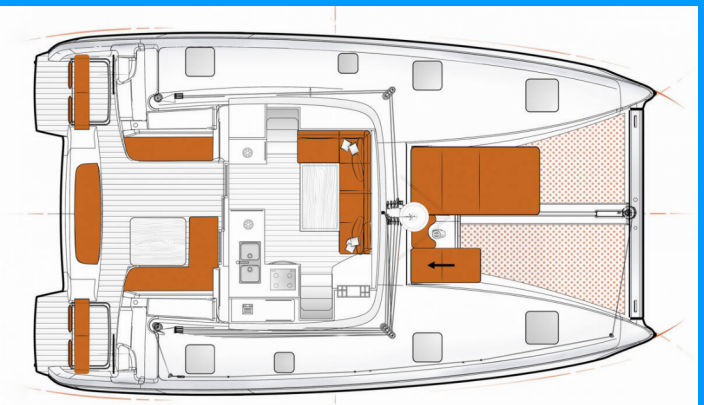

EXCESS 11

Panço

The Catamaran Excess 11 „Panço“, built in 2021, is moored in Fethiye, Lykia Yacht Club, - Turkey. The yacht has 4 + 2 cabins, can accommodate 8 + 2 persons and has 2 + 1 toilets/showers.

Panço

Production Year

2021

Length

11.42 m

Cabins

4 + 2

Berths

8 + 2

Head/Shower

2 + 1

STANDARD YACHT EQUIPMENT

Comfort

Cockpit cushions

Deck

Bathing platform, Cockpit table, Cockpit/stern, outside shower, Davit, Dinghy, Hard Top Bimini