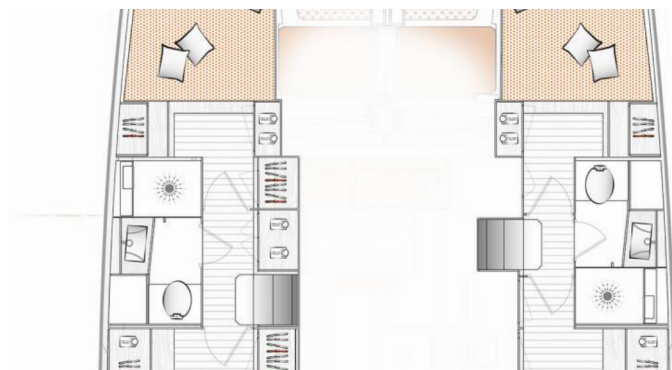

PRICE / WEEKS

23.11. - 30.11.2024 2.590 € ~~3.700 €~~	30.11. - 07.12.2024 2.590 € ~~3.700 €~~	07.12. - 14.12.2024 2.590 € ~~3.700 €~~	14.12. - 21.12.2024 2.590 € ~~3.700 €~~
21.12. - 28.12.2024 2.775 € ~~3.700 €~~	28.12. - 04.01.2025 2.840 € ~~3.550 €~~	04.01. - 11.01.2025 2.680 € ~~3.350 €~~	11.01. - 18.01.2025 2.680 € ~~3.350 €~~
18.01. - 25.01.2025 2.680 € ~~3.350 €~~	25.01. - 01.02.2025 2.680 € ~~3.350 €~~	01.02. - 08.02.2025 2.680 € ~~3.350 €~~	08.02. - 15.02.2025 2.680 € ~~3.350 €~~
15.02. - 22.02.2025 2.680 € ~~3.350 €~~	22.02. - 01.03.2025 2.680 € ~~3.350 €~~	01.03. - 08.03.2025 2.680 € ~~3.350 €~~	08.03. - 15.03.2025 2.680 € ~~3.350 €~~
15.03. - 22.03.2025 2.680 € ~~3.350 €~~	22.03. - 29.03.2025 2.680 € ~~3.350 €~~	29.03. - 05.04.2025 2.680 € ~~3.350 €~~	05.04. - 12.04.2025 3.018 € ~~3.550 €~~
12.04. - 19.04.2025 3.080 € ~~3.850 €~~	19.04. - 26.04.2025 3.320 € ~~4.150 €~~	26.04. - 03.05.2025 3.640 € ~~4.550 €~~	03.05. - 10.05.2025 3.800 € ~~4.750 €~~
10.05. - 17.05.2025 3.713 € ~~4.950 €~~	17.05. - 24.05.2025 3.863 € ~~5.150 €~~	24.05. - 07.06.2025 Booked	

WEB

najachty.pl

PHONE

+48 882 071 532

E-MAIL

biuro@najachty.pl

NAJACHTY

ul. Pi. Świętej Małgorzaty 1-2/42B, 58-100, Świdnica, Poland