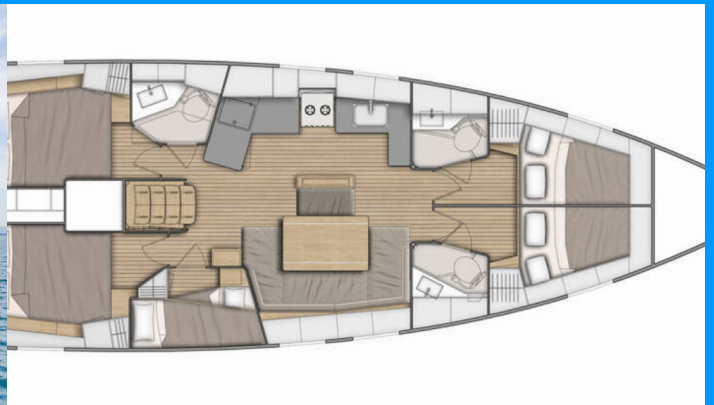

OCEANIS 46.1

Paradisea

The Sailing yacht Oceanis 46.1 „Paradisea“, built in 2021, is moored in Corfu, Gouvia Marina, Korfu - Greece. The yacht has 5 cabins, can accommodate 10 persons and has 3 toilets/showers.

Paradisea

Production Year

2021

Length

14.60 m

Cabins

5

Berths

10

Head/Shower

3

STANDARD YACHT EQUIPMENT

Comfort

Cockpit cushions

Deck

Bathing platform, Bimini top, Dinghy with outboard engine, Gangway, Sprayhood