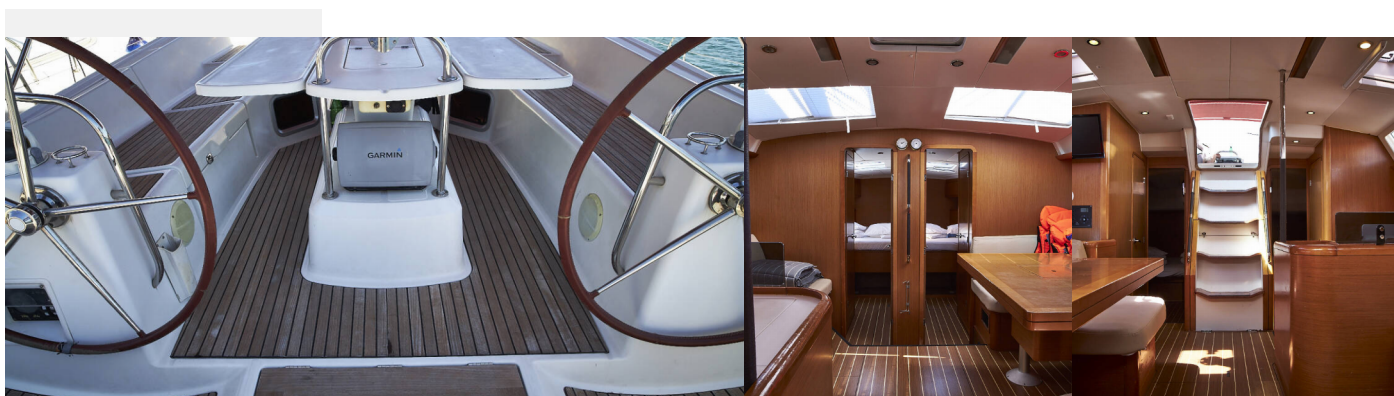

PRICE / WEEKS

07.06. - 14.06.2025 2.935 € ~~4.020 €~~	14.06. - 21.06.2025 3.393 € ~~4.350 €~~	21.06. - 28.06.2025 Booked	28.06. - 05.07.2025 3.697 € ~~4.740 €~~
05.07. - 12.07.2025 3.775 € ~~4.840 €~~	12.07. - 19.07.2025 3.923 € ~~5.030 €~~	19.07. - 26.07.2025 4.079 € ~~5.230 €~~	26.07. - 02.08.2025 4.079 € ~~5.230 €~~
02.08. - 09.08.2025 3.923 € ~~5.030 €~~	09.08. - 16.08.2025 3.976 € ~~4.790 €~~	16.08. - 23.08.2025 3.851 € ~~4.640 €~~	23.08. - 30.08.2025 3.486 € ~~4.200 €~~
30.08. - 06.09.2025 3.744 € ~~4.160 €~~	06.09. - 13.09.2025 3.555 € ~~3.950 €~~	13.09. - 20.09.2025 3.132 € ~~3.480 €~~	20.09. - 27.09.2025 2.718 € ~~3.020 €~~
27.09. - 04.10.2025 2.250 € ~~2.500 €~~	04.10. - 11.10.2025 1.845 € ~~2.050 €~~	11.10. - 18.10.2025 1.640 € ~~2.050 €~~	18.10. - 25.10.2025 1.640 € ~~2.050 €~~
25.10. - 01.11.2025 1.640 € ~~2.050 €~~	01.11. - 08.11.2025 1.640 € ~~2.050 €~~	08.11. - 15.11.2025 1.640 € ~~2.050 €~~	15.11. - 22.11.2025 1.640 € ~~2.050 €~~
22.11. - 29.11.2025 1.640 € ~~2.050 €~~	29.11. - 06.12.2025 1.640 € ~~2.050 €~~	06.12. - 13.12.2025 1.640 € ~~2.050 €~~	13.12. - 20.12.2025 1.640 € ~~2.050 €~~

WEB

najachty.pl

PHONE

+48 882 071 532

E-MAIL

biuro@najachty.pl

NAJACHTY

ul. Pi. Świętej Małgorzaty 1-2/42B, 58-100, Świdnica, Poland