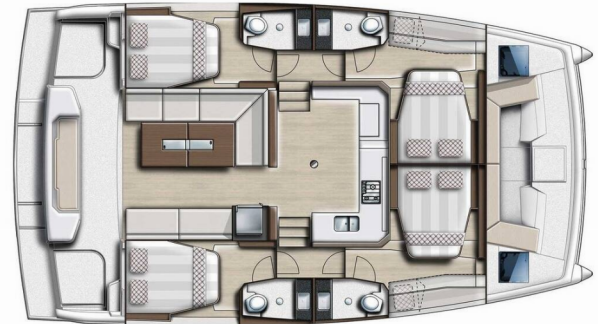

# BALI CATSPACE

Silvia B

The Catamaran Bali Catspace „Silvia B“, built in 2021, is moored in Marsala, - Italy. The yacht has 4 cabins, can accommodate 8 + 2 persons and has 4 toilets/showers.

**Silvia B**

Production Year

**2021**

Length

**12.31m**

Cabins

**4**

Berths

## STANDARD YACHT EQUIPMENT

Deck	Anchor (TREFOIL 31 KG), Anchor with chain (75m), Bimini top, Cockpit table, Dinghy (3,10m)
Entertainment	Radio CD player + USB
Interior	Electric toilet
Navigation	GPS chart plotter (in flybridge)
Safety	Black Water Tank
Sails	Electric winch
Yacht electrics	Inverter (1600W), Plug 220V, 12 V, Solar panels