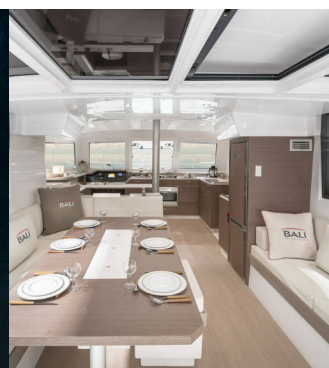

PRICE / WEEKS

04.01. - 11.01.2025 2.984 € ~~3.730 €~~	11.01. - 18.01.2025 2.984 € ~~3.730 €~~	18.01. - 25.01.2025 2.984 € ~~3.730 €~~	25.01. - 01.02.2025 2.984 € ~~3.730 €~~
01.02. - 08.02.2025 2.984 € ~~3.730 €~~	08.02. - 15.02.2025 2.984 € ~~3.730 €~~	15.02. - 22.02.2025 2.984 € ~~3.730 €~~	22.02. - 01.03.2025 2.984 € ~~3.730 €~~
01.03. - 08.03.2025 2.984 € ~~3.730 €~~	08.03. - 15.03.2025 2.984 € ~~3.730 €~~	15.03. - 22.03.2025 2.984 € ~~3.730 €~~	22.03. - 29.03.2025 2.984 € ~~3.730 €~~
29.03. - 05.04.2025 2.984 € ~~3.730 €~~	05.04. - 12.04.2025 2.984 € ~~3.730 €~~	12.04. - 19.04.2025 2.984 € ~~3.730 €~~	19.04. - 26.04.2025 2.984 € ~~3.730 €~~
26.04. - 03.05.2025 2.984 € ~~3.730 €~~	03.05. - 10.05.2025 2.984 € ~~3.730 €~~	10.05. - 17.05.2025 2.984 € ~~3.730 €~~	17.05. - 24.05.2025 2.984 € ~~3.730 €~~
24.05. - 31.05.2025 3.600 € ~~4.500 €~~	31.05. - 07.06.2025 3.600 € ~~4.500 €~~	07.06. - 14.06.2025 4.048 € ~~5.060 €~~	14.06. - 21.06.2025 4.048 € ~~5.060 €~~
21.06. - 28.06.2025 Booked	28.06. - 05.07.2025 4.312 € ~~5.390 €~~	05.07. - 12.07.2025 4.848 € ~~6.060 €~~	12.07. - 19.07.2025 5.024 € ~~6.280 €~~

WEB

najachty.pl

PHONE

+48 882 071 532

E-MAIL

biuro@najachty.pl

NAJACHTY

ul. Pi. Świętej Małgorzaty 1-2/42B, 58-100, Świdnica, Poland