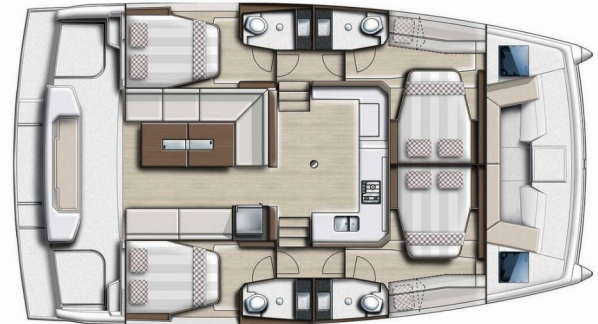

BALI CATSPACE

Silvia B

The Catamaran Bali Catspace „Silvia B“, built in 2021, is moored in Marsala, - Italy. The yacht has 4 cabins, can accommodate 8 + 2 persons and has 4 toilets/showers.

YACHT SPECIFICATIONS

Charter Base

Marsala, Italy

Yacht ID

3459

Brand

Catana

Name

Silvia B

Production Year

2021

Length

12.31m

Cabins

4

Berths

8 + 2

Head/Shower

4

STANDARD YACHT EQUIPMENT

Deck	Anchor (TREFOIL 31 KG), Anchor with chain (75m), Bimini top, Cockpit table, Dinghy (3,10m)
Entertainment	Radio CD player + USB
Interior	Electric toilet
Navigation	GPS chart plotter (in flybridge)
Safety	Black Water Tank
Sails	Electric winch
Yacht electrics	Inverter (1600W), Plug 220V, 12 V, Solar panels