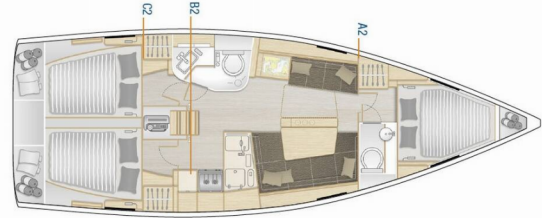

HANSE 388

Jolana

The Sailing yacht Hanse 388 „Jolana“, built in 2019, is moored in Dubrovnik, Komolac, ACI Marina Dubrovnik, - Croatia. The yacht has 3 cabins, can accommodate 6 + 2 persons and has 2 toilets/showers.

Jolana

Production Year

2019

Length

11.40 m

Cabins

3

Berths