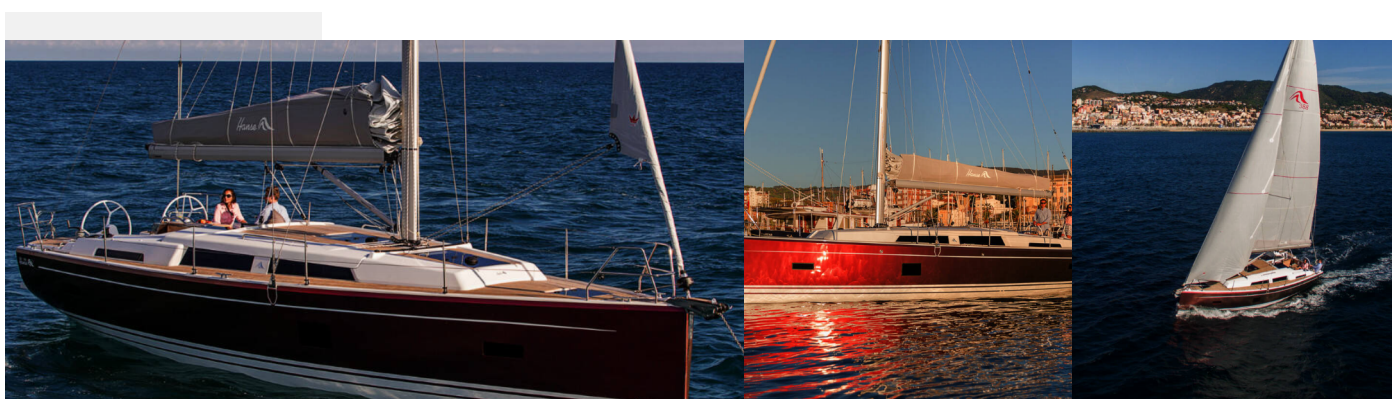

PRICE / WEEKS

07.06. - 14.06.2025 2.558 € ~~3.280 €~~	14.06. - 21.06.2025 2.683 € ~~3.440 €~~	21.06. - 28.06.2025 2.792 € ~~3.580 €~~	28.06. - 05.07.2025 2.944 € ~~3.680 €~~
05.07. - 12.07.2025 3.024 € ~~3.780 €~~	12.07. - 19.07.2025 3.152 € ~~3.940 €~~	19.07. - 26.07.2025 3.152 € ~~3.940 €~~	26.07. - 02.08.2025 3.152 € ~~3.940 €~~
02.08. - 09.08.2025 3.152 € ~~3.940 €~~	09.08. - 16.08.2025 3.152 € ~~3.940 €~~	16.08. - 23.08.2025 2.912 € ~~3.640 €~~	23.08. - 30.08.2025 2.752 € ~~3.440 €~~
30.08. - 06.09.2025 2.703 € ~~3.180 €~~	06.09. - 13.09.2025 2.384 € ~~2.980 €~~	13.09. - 20.09.2025 2.112 € ~~2.640 €~~	20.09. - 27.09.2025 1.712 € ~~2.140 €~~
27.09. - 04.10.2025 1.746 € ~~1.940 €~~	04.10. - 11.10.2025 1.344 € ~~1.680 €~~	11.10. - 18.10.2025 1.232 € ~~1.580 €~~	18.10. - 25.10.2025 1.184 € ~~1.480 €~~
25.10. - 01.11.2025 1.104 € ~~1.380 €~~	01.11. - 08.11.2025 1.104 € ~~1.380 €~~	08.11. - 15.11.2025 1.104 € ~~1.380 €~~	15.11. - 22.11.2025 1.104 € ~~1.380 €~~
22.11. - 29.11.2025 1.104 € ~~1.380 €~~	29.11. - 06.12.2025 1.104 € ~~1.380 €~~	06.12. - 13.12.2025 1.104 € ~~1.380 €~~	13.12. - 20.12.2025 1.104 € ~~1.380 €~~

WEB

najachty.pl

PHONE

+48 882 071 532

E-MAIL

biuro@najachty.pl

NAJACHTY

ul. Pi. Świętej Małgorzaty 1-2/42B, 58-100, Świdnica, Poland