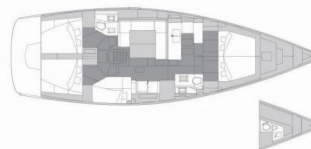

# ELAN IMPRESSION 50.1

Athena

The Sailing yacht Elan Impression 50.1 „Athena“, built in 2021, is moored in Marina Kornati, Biograd, Biograd - Croatia. The yacht has 5 cabins, can accommodate 10 + 2 persons and has 2 toilets/showers.

**Athena**

Production Year

**2021**

Length

**15.18 m**

Cabins

**5**

Berths