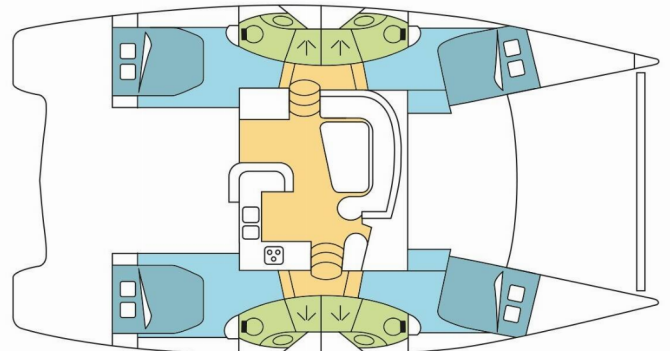

LEOPARD 46

SEADUCTION

The Catamaran Leopard 46 „SEADUCTION“, built in 2008, is moored in Whitsundays, Airlie Beach, Coral Sea Marina, - Australia and Oceania. The yacht has 4 cabins, can accommodate 8 + 2 persons and has 4 toilets/showers.

SEADUCTION

Production Year

2008

Length

19.90 m

Cabins

4

Berths