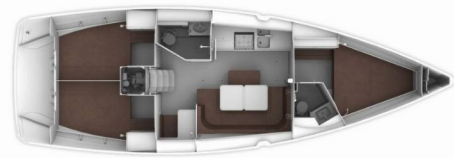

BAVARIA CRUISER 41

Northberry

The Sailing yacht Bavaria Cruiser 41 „Northberry“, built in 2021, is moored in Marin Turk Göcek Village Port, Göcek - Turkey. The yacht has 3 cabins, can accomodate 6 persons and has 2 toilets/showers.

YACHT SPECIFICATIONS

Charter Base

Marin Turk Göcek Village Port, Turkey

Yacht ID

3423

Brand

Bavaria Yachtbau

Name

Northberry

Production Year

2021

Length

12.35 m

Cabins

3

Berths

6

Max. Passengers

6

Head/Shower

2

STANDARD YACHT EQUIPMENT

Deck

Bimini top, Electric anchor windlass, Sprayhood

Entertainment

Indoor speakers, Outdoor speakers, Radio CD mp3 player + USB

Interior

Electric fans

Navigation

Autopilot, Bow thruster, GPS chart plotter

Safety

Safety equipment

Yacht electrics

Heating, Inverter, Solar panels