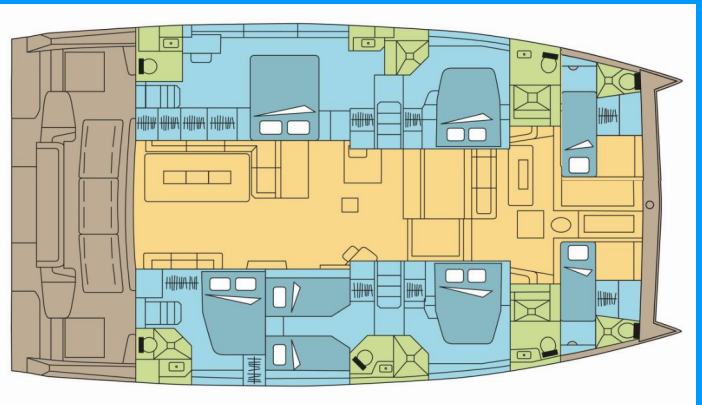

BALI 5.4

Q-LOVE

The Catamaran Bali 5.4 „Q-LOVE“, built in 2021, is moored in Palma de Mallorca, Marina Naviera Balear, - Spain. The yacht has 5 + 2 cabins, can accomodate 10 + 1 persons and has 5 + 2 toilets/showers.

Length

16.80 m

Cabins

5 + 2

Berths

10 + 1

Max. Passengers

12