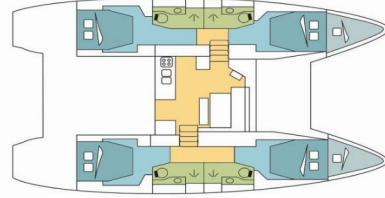

LAGOON 46

HELM

The Catamaran Lagoon 46 „HELM“, built in 2021, is moored in Lefkas, D-Marin, Lefkas - Greece. The yacht has 4 + 2 cabins, can accommodate 8 + 2 + 2 persons and has 4 toilets/showers.

YACHT SPECIFICATIONS

Production Year

2021

Length

13.99 m

Cabins

4 + 2

Berths

8 + 2 + 2