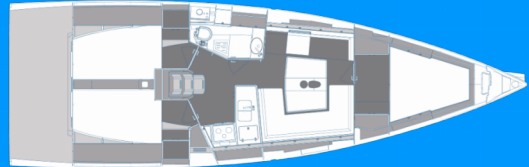

ELAN E5

Elaya

The Sailing yacht Elan E5 „Elaya“, built in 2020, is moored in Marina Kornati, Biograd, Biograd - Croatia. The yacht has 3 cabins, can accommodate 6 + 3 persons and has 1 toilets/showers.

YACHT SPECIFICATIONS

Charter Base

Marina Kornati, Biograd, Croatia

Yacht ID

3410

Brand

Elan Marine

Name

Elaya

Production Year

2020

Length

11.96 m

Cabins

3

Berths

6 + 3