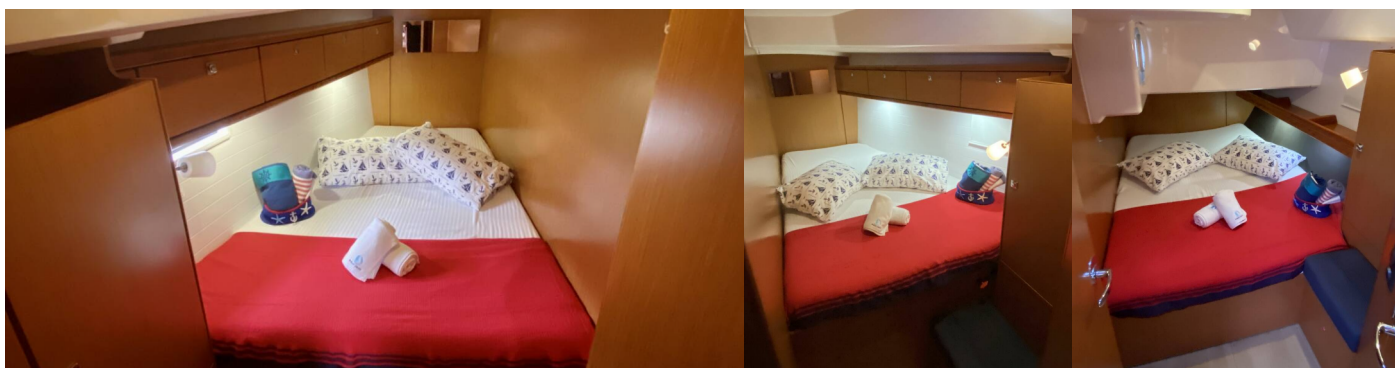

PRICE / WEEKS

25.04. - 02.05.2026 Booked	02.05. - 09.05.2026 Booked	09.05. - 16.05.2026 3.256 € ~~3.700 €~~	16.05. - 23.05.2026 3.256 € ~~3.700 €~~
23.05. - 30.05.2026 3.256 € ~~3.700 €~~	30.05. - 06.06.2026 3.441 € ~~3.700 €~~	06.06. - 13.06.2026 3.441 € ~~3.700 €~~	13.06. - 20.06.2026 3.441 € ~~3.700 €~~
20.06. - 27.06.2026 Booked	27.06. - 04.07.2026 3.441 € ~~3.700 €~~	04.07. - 11.07.2026 3.441 € ~~3.700 €~~	11.07. - 18.07.2026 3.441 € ~~3.700 €~~
18.07. - 25.07.2026 3.720 € ~~4.000 €~~	25.07. - 01.08.2026 3.720 € ~~4.000 €~~	01.08. - 15.08.2026 Booked	15.08. - 22.08.2026 3.720 € ~~4.000 €~~
22.08. - 29.08.2026 3.720 € ~~4.000 €~~	29.08. - 05.09.2026 3.720 € ~~4.000 €~~	05.09. - 12.09.2026 3.720 € ~~4.000 €~~	12.09. - 19.09.2026 Booked
19.09. - 26.09.2026 3.720 € ~~4.000 €~~	26.09. - 03.10.2026 3.720 € ~~4.000 €~~	03.10. - 10.10.2026 3.720 € ~~4.000 €~~	10.10. - 17.10.2026 3.720 € ~~4.000 €~~
17.10. - 24.10.2026 Booked	24.10. - 31.10.2026 2.697 € ~~2.900 €~~	31.10. - 07.11.2026 2.697 € ~~2.900 €~~	

WEB

najachty.pl

PHONE

+48 882 071 532

E-MAIL

biuro@najachty.pl

NAJACHTY

ul. Pi. Świętej Małgorzaty 1-2/42B, 58-100, Świdnica, Poland