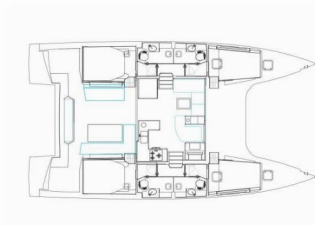

NAUTITECH 46 FLY

Harmony Planet

The Catamaran Nautitech 46 Fly „Harmony Planet“, built in 2021, is moored in Sicily, Portorosa, - Italy. The yacht has 4 + 2 cabins, can accommodate 8 + 2 persons and has 4 + 1 toilets/showers.

Harmony Planet

Production Year

2021

Length

13.79 m

Cabins

4 + 2

Berths