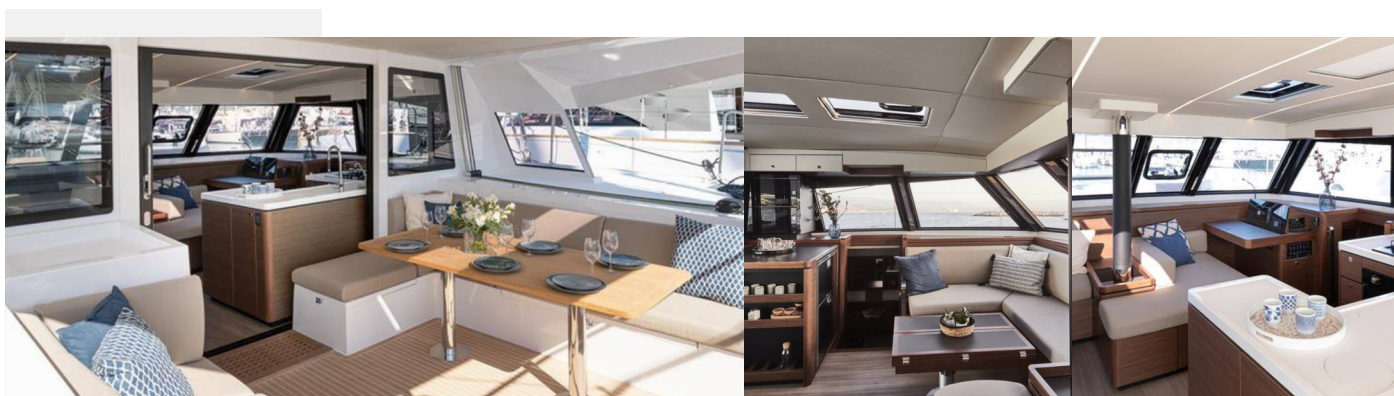

PRICE / WEEKS

07.06. - 14.06.2025 5.670 € ~~6.300 €~~	14.06. - 21.06.2025 6.030 € ~~6.700 €~~	21.06. - 28.06.2025 6.030 € ~~6.700 €~~	28.06. - 05.07.2025 6.030 € ~~6.700 €~~
05.07. - 12.07.2025 Booked	12.07. - 19.07.2025 7.380 € ~~8.200 €~~	19.07. - 26.07.2025 7.380 € ~~8.200 €~~	26.07. - 02.08.2025 9.450 € ~~10.500 €~~
02.08. - 09.08.2025 9.900 € ~~11.000 €~~	09.08. - 16.08.2025 On option	16.08. - 23.08.2025 On option	23.08. - 30.08.2025 7.380 € ~~8.200 €~~
30.08. - 06.09.2025 7.380 € ~~8.200 €~~	06.09. - 13.09.2025 6.030 € ~~6.700 €~~	13.09. - 20.09.2025 5.670 € ~~6.300 €~~	20.09. - 27.09.2025 5.670 € ~~6.300 €~~
27.09. - 04.10.2025 3.969 € ~~4.410 €~~	04.10. - 11.10.2025 3.969 € ~~4.410 €~~	11.10. - 18.10.2025 3.969 € ~~4.410 €~~	18.10. - 25.10.2025 3.969 € ~~4.410 €~~
25.10. - 01.11.2025 3.969 € ~~4.410 €~~	01.11. - 08.11.2025 3.969 € ~~4.410 €~~	08.11. - 15.11.2025 3.969 € ~~4.410 €~~	15.11. - 22.11.2025 3.969 € ~~4.410 €~~
22.11. - 29.11.2025 3.969 € ~~4.410 €~~	29.11. - 06.12.2025 3.969 € ~~4.410 €~~	06.12. - 13.12.2025 3.969 € ~~4.410 €~~	13.12. - 20.12.2025 3.969 € ~~4.410 €~~

WEB

najachty.pl

PHONE

+48 882 071 532

E-MAIL

biuro@najachty.pl

NAJACHTY

ul. Pi. Świętej Małgorzaty 1-2/42B, 58-100, Świdnica, Poland