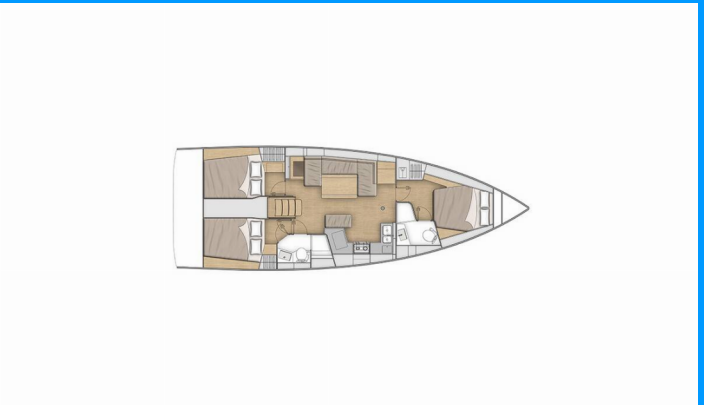

OCEANIS 40.1

Ferrari

The Sailing yacht Oceanis 40.1 „Ferrari“, built in 2021, is moored in Lavrion, main port, - Greece. The yacht has 3 cabins, can accommodate 6 + 2 persons and has 2 toilets/showers.

YACHT SPECIFICATIONS

Production Year

2021

Length

12.87 m

Cabins

3

Berths

6 + 2

Max. Passengers

8

Head/Shower

2

STANDARD YACHT EQUIPMENT

Comfort

Bed linen

Deck