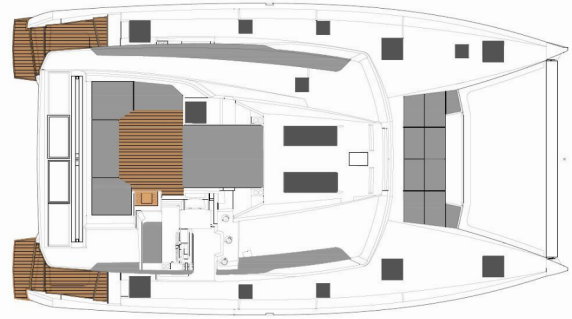

FONTAINE PAJOT ELBA 45

Lazuli

The Catamaran Fontaine Pajot Elba 45 „Lazuli“, built in 2020, is moored in Athens, Alimos marina, - Greece. The yacht has 4 + 2 cabins, can accommodate 8 + 2 + 2 persons and has 4 toilets/showers.

Lazuli

Production Year

2020

Length

13.45 m

Cabins

4 + 2

Berths

8 + 2 + 2

Max. Passengers

12

Head/Shower

4

STANDARD YACHT EQUIPMENT

Deck

Cockpit/stern, outside shower, Dinghy (3.10), Electric anchor windlass, Grill/Barbecue/Plancha, Hydraulic gangway, Outboard engine (9.9hp)