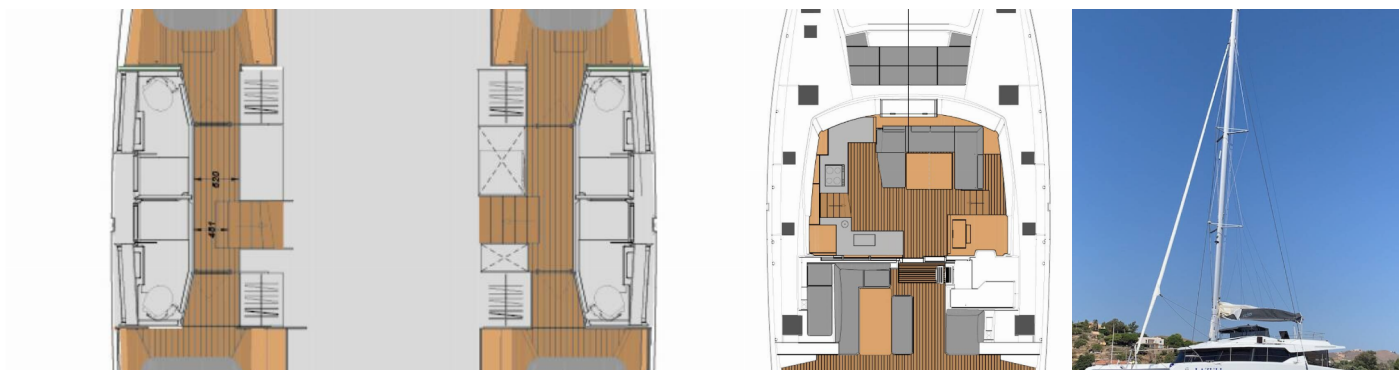

PRICE / WEEKS

08.11. - 31.12.2026

Booked

WEB

najachty.pl

PHONE

+48 882 071 532

E-MAIL

biuro@najachty.pl

NAJACHTY

ul. Pi. Świętej Małgorzaty 1-2/42B, 58-100, Świdnica, Poland