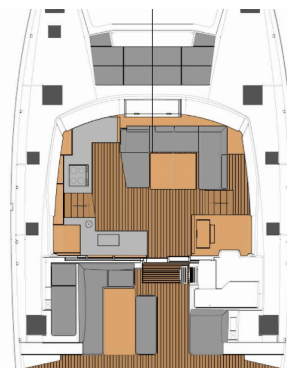

PRICE / WEEKS

25.04. - 02.05.2026 6.500 €	02.05. - 09.05.2026 6.500 €	09.05. - 16.05.2026 6.500 €	16.05. - 29.05.2026 Booked
29.05. - 05.06.2026 Booked	06.06. - 13.06.2026 Booked	13.06. - 20.06.2026 Booked	20.06. - 27.06.2026 Booked
27.06. - 04.07.2026 Booked	04.07. - 11.07.2026 Booked	11.07. - 18.07.2026 9.890 €	18.07. - 25.07.2026 Booked
25.07. - 08.08.2026 Booked	08.08. - 22.08.2026 Booked	22.08. - 29.08.2026 Booked	29.08. - 12.09.2026 Booked
12.09. - 26.09.2026 Booked	26.09. - 10.10.2026 Booked	10.10. - 17.10.2026 6.500 €	17.10. - 24.10.2026 6.500 €
24.10. - 31.10.2026 5.200 €	31.10. - 07.11.2026 5.200 €		

WEB

najachty.pl

PHONE

+48 882 071 532

E-MAIL

biuro@najachty.pl

NAJACHTY

ul. Pi. Świętej Małgorzaty 1-2/42B, 58-100, Świdnica, Poland