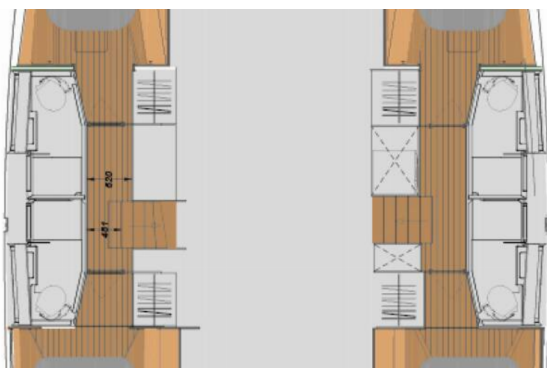

PRICE / WEEKS

25.04. - 02.05.2026 6.500 €	02.05. - 09.05.2026 6.500 €	09.05. - 16.05.2026 6.500 €	16.05. - 29.05.2026 Booked
29.05. - 05.06.2026 Booked	06.06. - 13.06.2026 Booked	13.06. - 20.06.2026 Booked	20.06. - 27.06.2026 Booked
27.06. - 04.07.2026 Booked	04.07. - 11.07.2026 Booked	11.07. - 18.07.2026 9.890 €	18.07. - 25.07.2026 Booked
25.07. - 08.08.2026 Booked	08.08. - 22.08.2026 Booked	22.08. - 29.08.2026 Booked	29.08. - 12.09.2026 Booked
12.09. - 26.09.2026 Booked	26.09. - 10.10.2026 Booked	10.10. - 17.10.2026 6.500 €	17.10. - 24.10.2026 6.500 €
24.10. - 31.10.2026 5.200 €	31.10. - 07.11.2026 5.200 €		

WEB

najachty.pl

PHONE

+48 882 071 532

E-MAIL

biuro@najachty.pl

NAJACHTY

ul. Pi. Świętej Małgorzaty 1-2/42B, 58-100, Świdnica, Poland