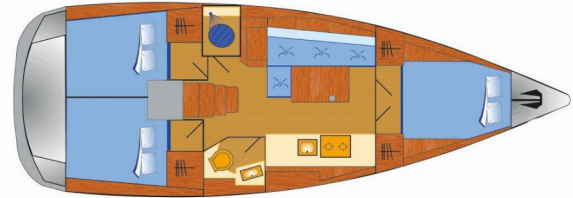

# OCEANIS 38.1

Maja

The Sailing yacht Oceanis 38.1 „Maja“, built in 2021, is moored in Marina Tehnomont Veruda, Pula, Pula - Croatia. The yacht has 3 cabins, can accommodate 6 + 2 persons and has 1 toilets/showers.