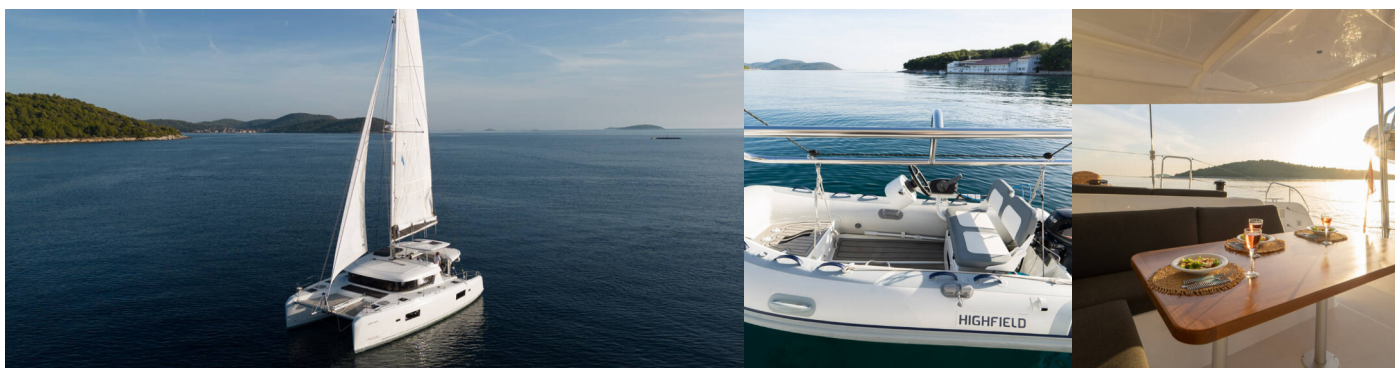

PRICE / WEEKS

25.04. - 02.05.2026 2.800 € ~~3.500 €~~	02.05. - 09.05.2026 3.512 € ~~4.390 €~~	09.05. - 16.05.2026 3.992 € ~~4.990 €~~	16.05. - 23.05.2026 4.792 € ~~5.990 €~~
23.05. - 30.05.2026 5.432 € ~~6.790 €~~	30.05. - 06.06.2026 5.840 € ~~7.300 €~~	06.06. - 13.06.2026 6.440 € ~~8.050 €~~	13.06. - 20.06.2026 6.760 € ~~8.450 €~~
20.06. - 27.06.2026 7.000 € ~~8.750 €~~	27.06. - 04.07.2026 7.672 € ~~9.590 €~~	04.07. - 11.07.2026 On option	11.07. - 18.07.2026 7.832 € ~~9.790 €~~
18.07. - 25.07.2026 7.912 € ~~9.890 €~~	25.07. - 01.08.2026 8.152 € ~~10.190 €~~	01.08. - 08.08.2026 8.152 € ~~10.190 €~~	08.08. - 15.08.2026 8.152 € ~~10.190 €~~
15.08. - 22.08.2026 7.752 € ~~9.690 €~~	22.08. - 29.08.2026 Booked	29.08. - 05.09.2026 7.000 € ~~8.750 €~~	05.09. - 12.09.2026 6.240 € ~~7.800 €~~
12.09. - 19.09.2026 Booked	19.09. - 26.09.2026 4.520 € ~~5.650 €~~	26.09. - 03.10.2026 3.600 € ~~4.500 €~~	03.10. - 10.10.2026 2.712 € ~~3.390 €~~
10.10. - 17.10.2026 2.392 € ~~2.990 €~~	17.10. - 24.10.2026 2.392 € ~~2.990 €~~	24.10. - 31.10.2026 2.392 € ~~2.990 €~~	31.10. - 07.11.2026 2.392 € ~~2.990 €~~

WEB

najachty.pl

PHONE

+48 882 071 532

E-MAIL

biuro@najachty.pl

NAJACHTY

ul. Pi. Świętej Małgorzaty 1-2/42B, 58-100, Świdnica, Poland