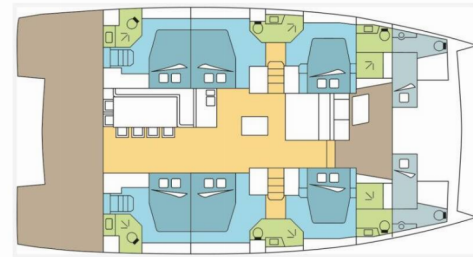

# BALI 5.4

IDRIL

The Catamaran Bali 5.4 „IDRIL“, built in 2021, is moored in Polynesia, Raiatea, - French Polynesia. The yacht has 6 + 2 cabins, can accommodate 12 + 2 persons and has 6 + 2 toilets/showers.