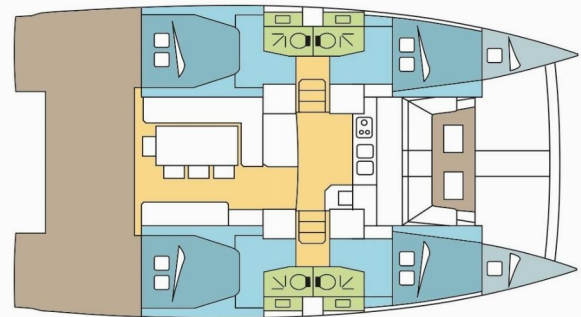

BALI 4.1

LEGOLAS

The Catamaran Bali 4.1 „LEGOLAS“, built in 2021, is moored in Polynesia, Raiatea, - French Polynesia. The yacht has 4 + 2 cabins, can accommodate 8 + 2 persons and has 4 toilets/showers.

LEGOLAS

Production Year

2021

Length

12.35 m

Cabins

4 + 2

Berths

Deck

Bimini top, Cockpit table, Cockpit/stern, outside shower, Davit, Dinghy with outboard engine, Electric anchor windlass, Flybridge, Swimming ladder

Entertainment

Outdoor speakers, Radio (Fusion with bluetooth)