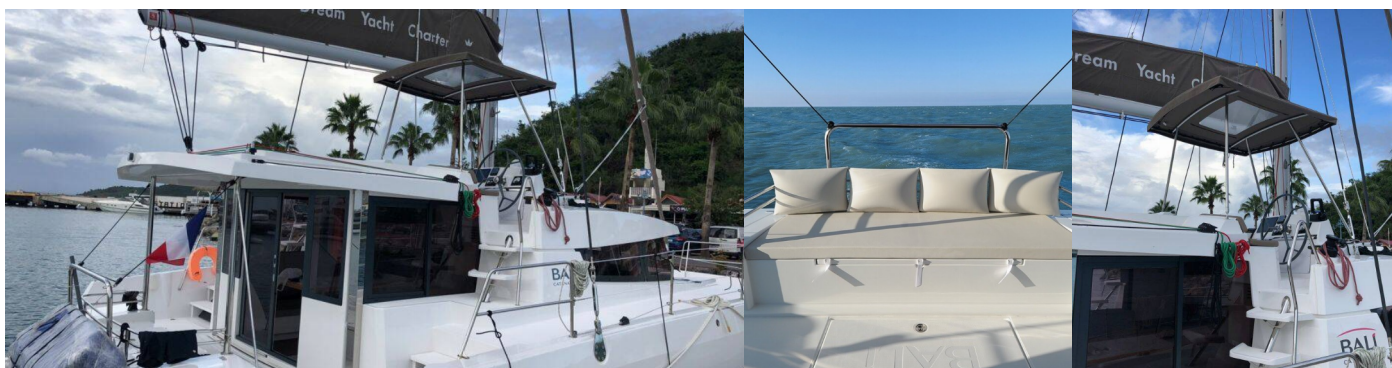

PRICE / WEEKS

21.05. - 04.06.2026 Booked	16.06. - 29.06.2026 Booked	03.07. - 06.07.2026 Booked	06.07. - 11.07.2026 Booked
11.07. - 21.07.2026 Booked	22.07. - 29.07.2026 Booked	01.08. - 08.08.2026 Booked	08.08. - 15.08.2026 Booked
16.08. - 28.08.2026 Booked	29.08. - 05.09.2026 Booked	05.09. - 19.09.2026 Booked	19.09. - 28.09.2026 Booked
07.10. - 21.10.2026 Booked	21.10. - 04.11.2026 Booked	11.11. - 15.11.2026 Booked	29.11. - 09.12.2026 Booked

WEB

najachty.pl

PHONE

+48 882 071 532

E-MAIL

biuro@najachty.pl

NAJACHTY

ul. Pi. Świętej Małgorzaty 1-2/42B, 58-100, Świdnica, Poland