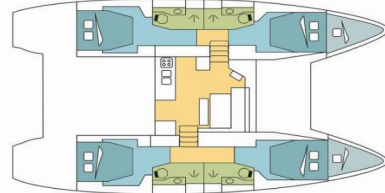

LAGOON 46

FRANCOIS-MAHE 2_DB

The Catamaran Lagoon 46 „FRANCOIS-MAHE 2_DB“, built in 2021, is moored in Seychelles, Praslin, – Seychelles. The yacht has 4 + 2 cabins, can accommodate 8 + 2 persons and has 4 toilets/showers.

FRANCOIS-MAHE 2_DB

Production Year

2021

Length

13.99 m

Cabins

4 + 2

Berths