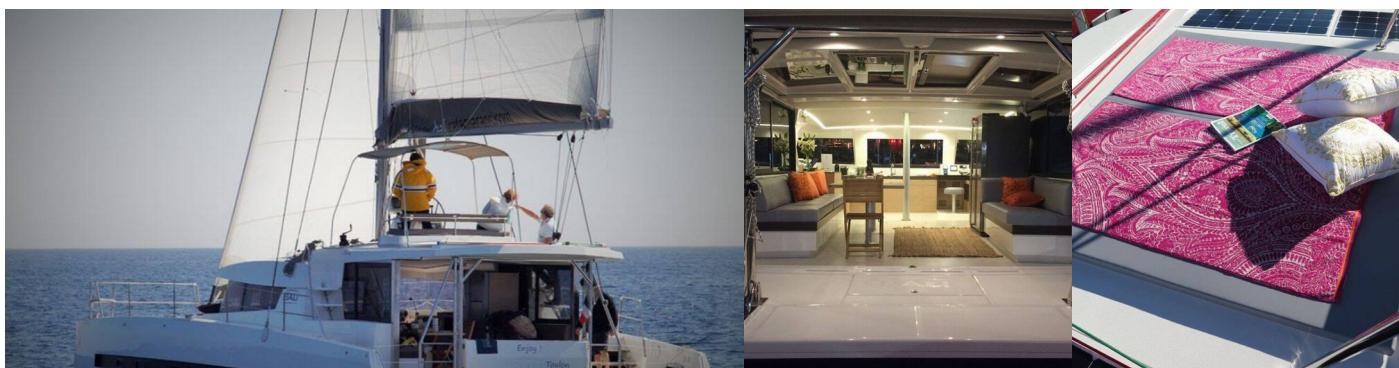

PRICE / WEEKS

14.11. - 28.11.2026

Booked

28.11. - 05.12.2026

Booked

19.12. - 26.12.2026

4.419 € ~~4.910 €~~

26.12. - 04.01.2027

Booked

WEB

najachty.pl

PHONE

+48 882 071 532

E-MAIL

biuro@najachty.pl

NAJACHTY

ul. Pi. Świętej Małgorzaty 1-2/42B, 58-100, Świdnica, Poland