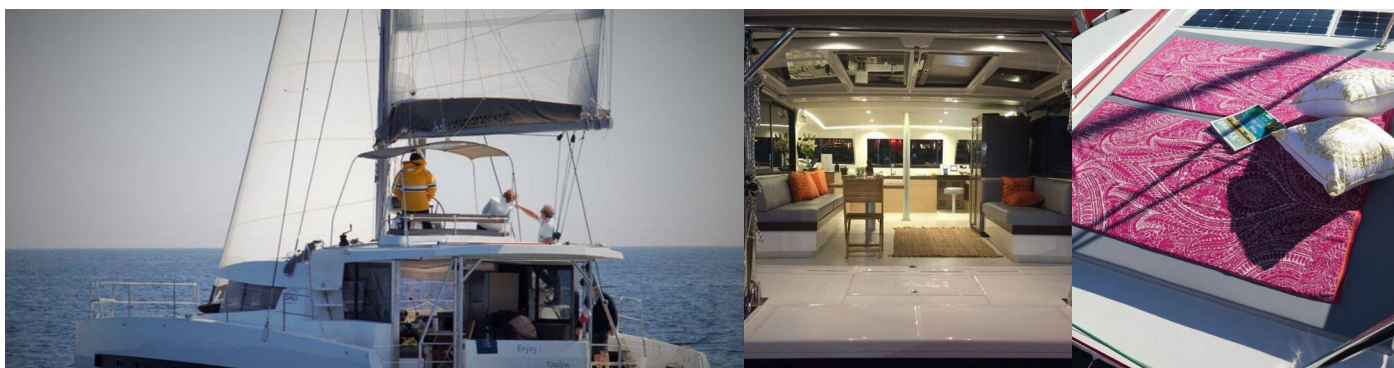

PRICE / WEEKS

25.04. - 06.05.2026 Booked	06.05. - 15.05.2026 Booked	16.05. - 26.05.2026 Booked	26.05. - 02.06.2026 Booked
06.06. - 13.06.2026 Booked	13.06. - 20.06.2026 Booked	20.06. - 27.06.2026 Booked	03.07. - 08.07.2026 Booked
08.07. - 18.07.2026 Booked	25.07. - 08.08.2026 Booked	09.08. - 16.08.2026 Booked	16.08. - 28.08.2026 Booked
29.08. - 05.09.2026 Booked	19.09. - 26.09.2026 Booked	26.09. - 10.10.2026 Booked	10.10. - 24.10.2026 Booked
24.10. - 31.10.2026 Booked			

WEB

najachty.pl

PHONE

+48 882 071 532

E-MAIL

biuro@najachty.pl

NAJACHTY

ul. Pi. Świętej Małgorzaty 1-2/42B, 58-100, Świdnica, Poland