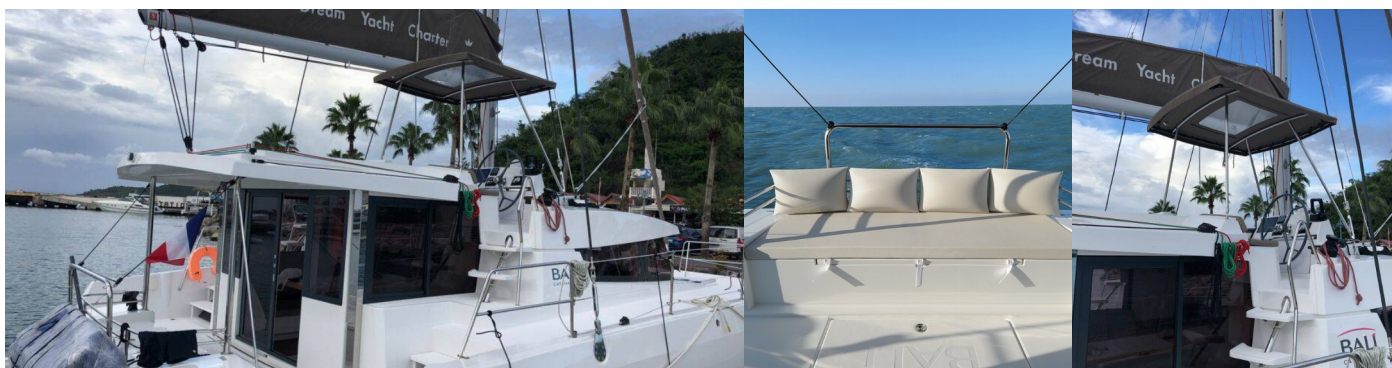

PRICE / WEEKS

19.12. - 26.12.2026

3.362 € ~~3.735 €~~

26.12. - 02.01.2027

4.689 € ~~5.210 €~~

08.01. - 28.01.2027

Booked

21.02. - 04.03.2027

Booked

01.04. - 10.04.2027

Booked

24.04. - 03.05.2027

Booked

09.05. - 22.05.2027

Booked

WEB

najachty.pl

PHONE

+48 882 071 532

E-MAIL

biuro@najachty.pl

NAJACHTY

ul. Pi. Świętej Małgorzaty 1-2/42B, 58-100, Świdnica, Poland