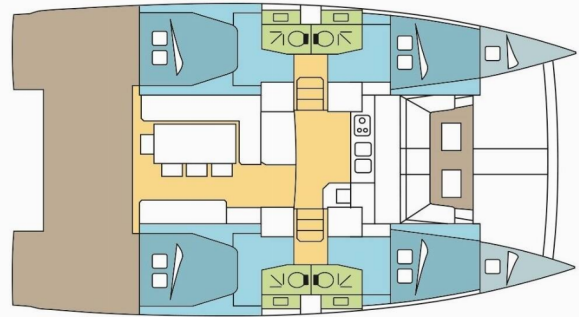

BALI 4.1

LURTZ

The Catamaran Bali 4.1 „LURTZ“, built in 2021, is moored in Polynesia, Raiatea, - French Polynesia. The yacht has 4 + 2 cabins, can accommodate 8 + 2 persons and has 4 toilets/showers.

YACHT SPECIFICATIONS

Production Year

2021

Length

12.35 m

Cabins

4 + 2

Berths

8 + 2