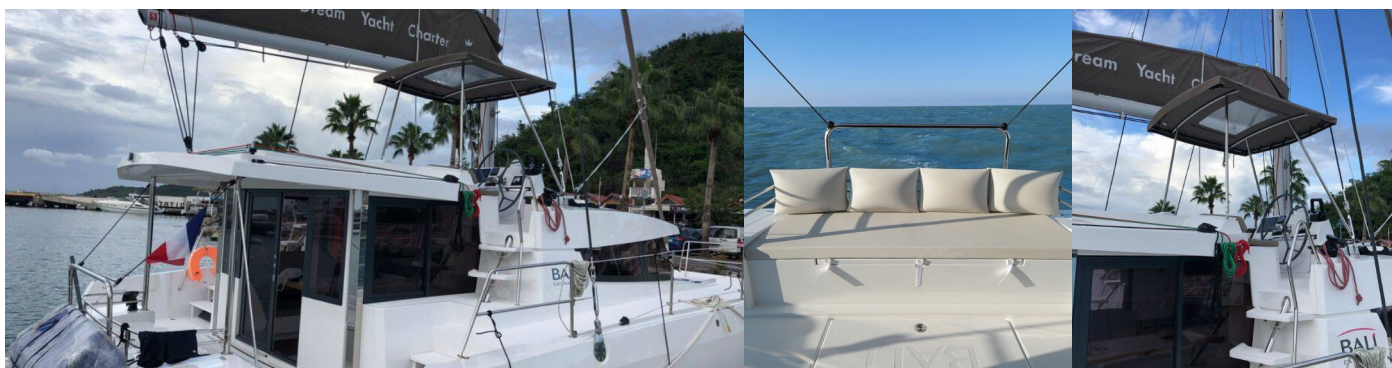

PRICE / WEEKS

23.05. - 06.06.2026

Booked

13.06. - 27.06.2026

Booked

27.06. - 11.07.2026

Booked

11.07. - 25.07.2026

Booked

25.07. - 03.08.2026

Booked

05.08. - 09.08.2026

Booked

16.08. - 28.08.2026

Booked

05.09. - 19.09.2026

Booked

19.09. - 28.09.2026

Booked

03.10. - 31.10.2026

Booked

01.11. - 14.11.2026

Booked

21.11. - 05.12.2026

Booked

WEB

najachty.pl

PHONE

+48 882 071 532

E-MAIL

biuro@najachty.pl

NAJACHTY

ul. Pi. Świętej Małgorzaty 1-2/42B, 58-100, Świdnica, Poland