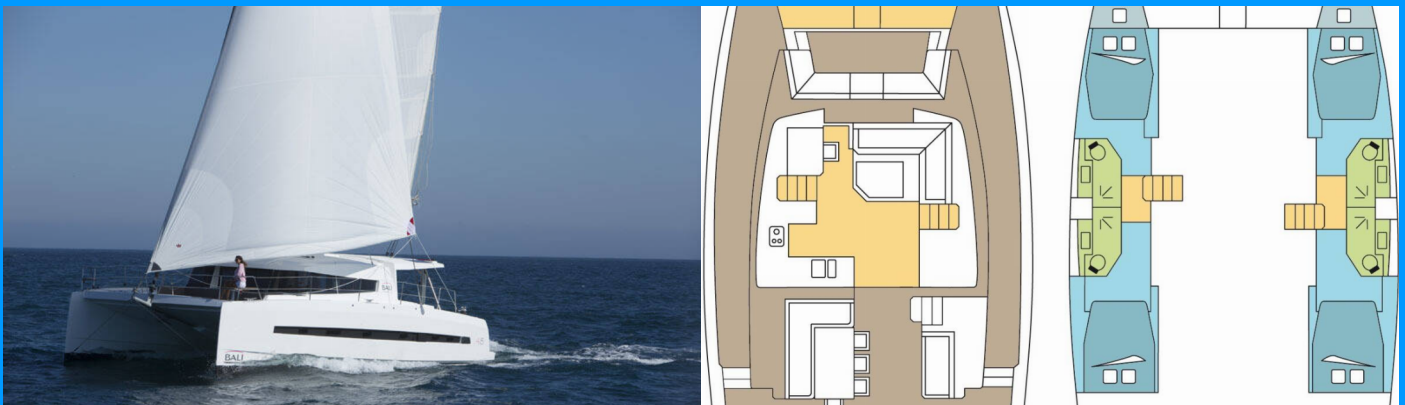

BALI 4.5

PROCLUS_DB

The Catamaran Bali 4.5 „PROCLUS_DB“, built in 2017, is moored in Phuket, Yacht Haven Marina, - Thailand . The yacht has 4 + 2 cabins, can accomodate 8 + 2 persons and has 4 toilets/showers.

PROCLUS_DB

Production Year

2017

Length

13.60 m

Cabins

4 + 2

Berths

Deck

Bathing platform (cockpit extension), Bimini top (over flybridge), Cockpit table (+ 2 removable in the forward cockpit), Cockpit/stern, outside shower, Davit, Dinghy, Electric anchor windlass, Flybridge, Outboard engine, Swimming ladder