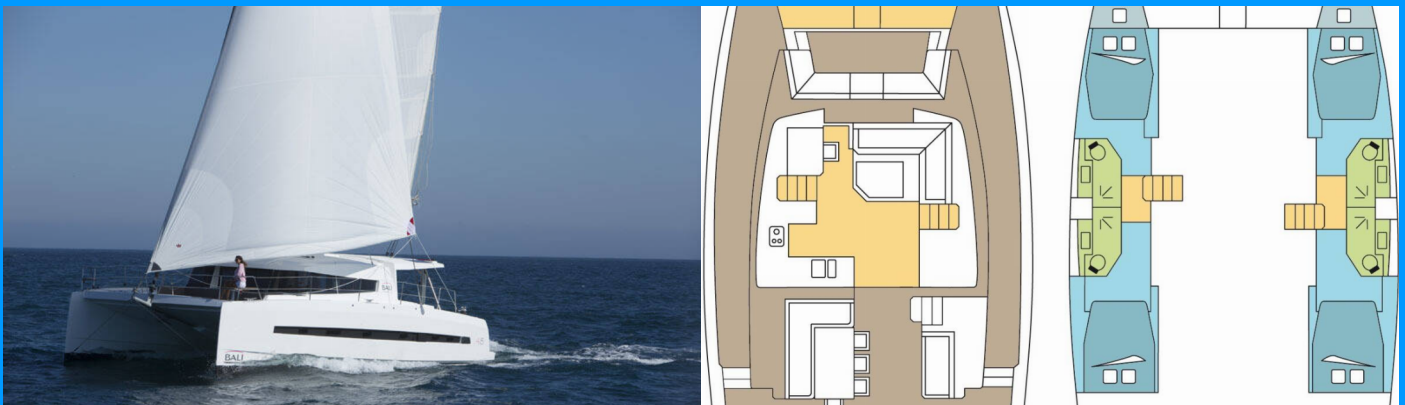

BALI 4.5

PROCLUS_DB

The Catamaran Bali 4.5 „PROCLUS_DB“, built in 2017, is moored in Phuket, Yacht Haven Marina, - Thailand . The yacht has 4 + 2 cabins, can accomodate 8 + 2 persons and has 4 toilets/showers.

YACHT SPECIFICATIONS

Charter Base

Phuket, Yacht Haven Marina, Thailand

Yacht ID

3213

Brand

Catana

Name

PROCLUS_DB

Production Year

2017

Length

13.60 m

Cabins

4 + 2

Berths

Deck

Bathing platform (cockpit extension), Bimini top (over flybridge), Cockpit table (+ 2 removable in the forward cockpit), Cockpit/stern, outside shower, Davit, Dinghy, Electric anchor windlass, Flybridge, Outboard engine, Swimming ladder