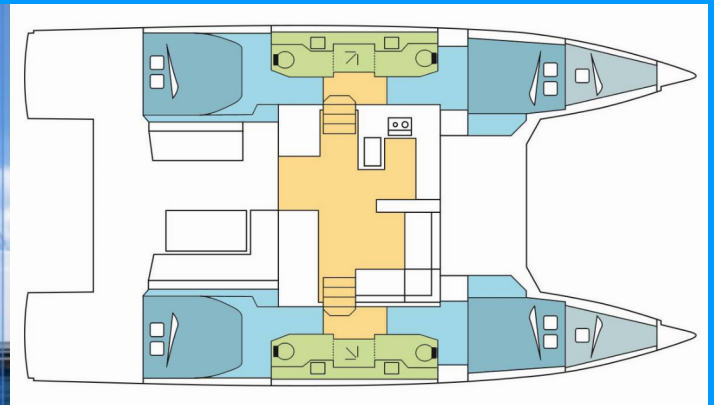

NAUTITECH 47 POWER

SEATTLE

The Power catamaran Nautitech 47 Power „SEATTLE“, built in 2020, is moored in Trogir, Yachtclub Seget (Marina Baotic), - Croatia. The yacht has 4 + 2 cabins, can accomodate 8 + 2 + 2 persons and has 4 toilets/showers.

YACHT SPECIFICATIONS

Charter Base

Trogir, Yachtclub Seget (Marina Baotic), Croatia

Yacht ID

3208

Brand

Bavaria Yachtbau

Name

SEATTLE

Production Year

2020

Length

14.23 m

Cabins

4 + 2

Berths

Deck

Bimini top (HardTop), Cockpit fridge (50L), Cockpit table, Cockpit/stern, outside shower, Electric anchor windlass, Flybridge, Swimming ladder

Entertainment

Radio (Fusion)

Galley

Oven, Refrigerator (85 L), Stove