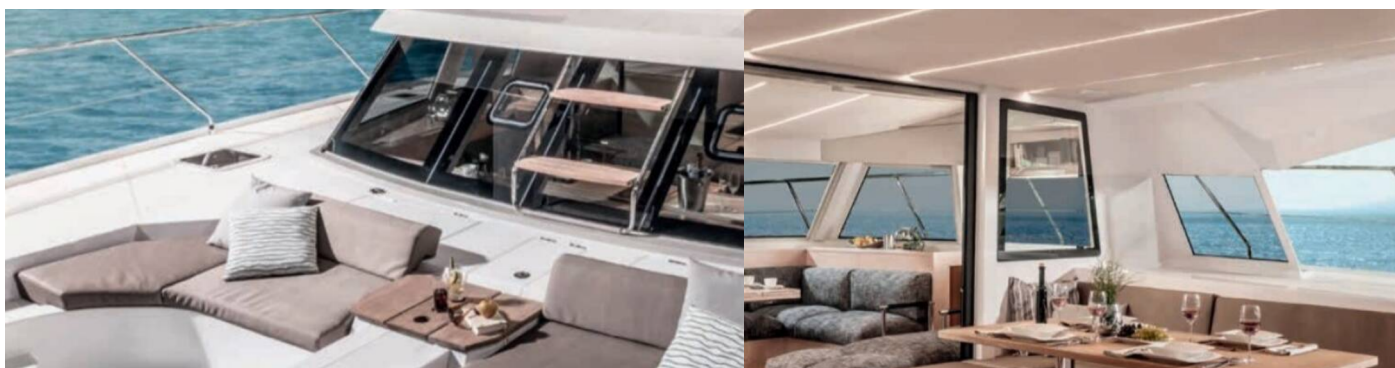

PRICE / WEEKS

09.05. - 16.05.2026 Booked	16.05. - 23.05.2026 Booked	23.05. - 30.05.2026 5.095 €	30.05. - 06.06.2026 Booked
06.06. - 13.06.2026 Booked	13.06. - 20.06.2026 Booked	20.06. - 27.06.2026 8.530 €	27.06. - 04.07.2026 12.025 €
04.07. - 11.07.2026 11.900 €	11.07. - 18.07.2026 11.725 €	18.07. - 25.07.2026 Booked	25.07. - 01.08.2026 Booked
01.08. - 08.08.2026 12.060 €	08.08. - 15.08.2026 Booked	15.08. - 22.08.2026 10.975 €	22.08. - 29.08.2026 9.335 €
29.08. - 05.09.2026 Booked	05.09. - 19.09.2026 Booked	19.09. - 26.09.2026 6.020 €	26.09. - 03.10.2026 4.295 €
03.10. - 10.10.2026 Booked	10.10. - 17.10.2026 Booked	24.10. - 07.11.2026 Booked	

WEB

najachty.pl

PHONE

+48 882 071 532

E-MAIL

biuro@najachty.pl

NAJACHTY

ul. Pi. Świętej Małgorzaty 1-2/42B, 58-100, Świdnica, Poland