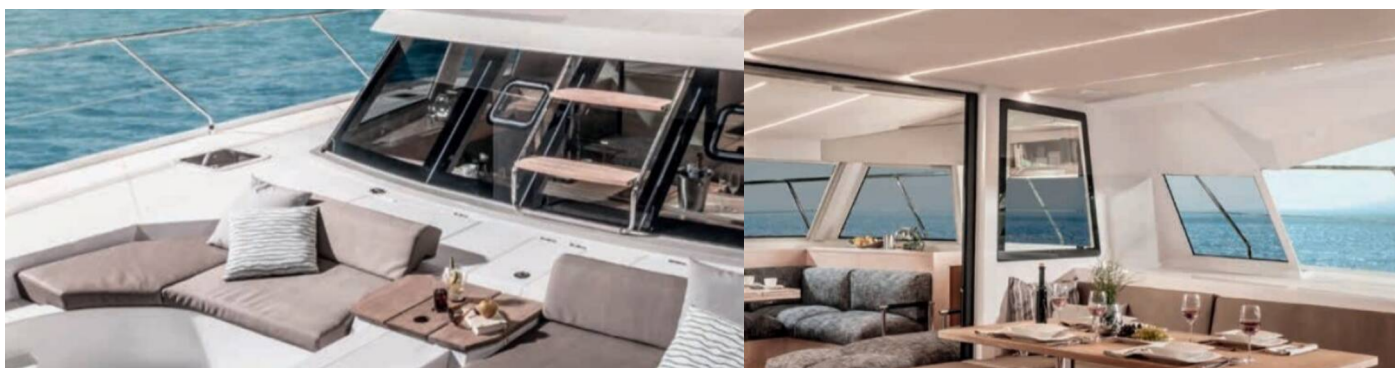

PRICE / WEEKS

20.11. - 12.03.2027

Booked

WEB

najachty.pl

PHONE

+48 882 071 532

E-MAIL

biuro@najachty.pl

NAJACHTY

ul. Pi. Świętej Małgorzaty 1-2/42B, 58-100, Świdnica, Poland