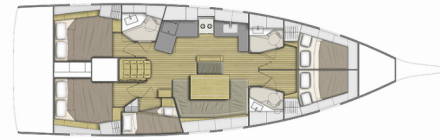

OCEANIS 46.1

Athanasia

The Sailing yacht Oceanis 46.1 „Athanasia“, built in 2020, is moored in Athens, Alimos marina, - Greece. The yacht has 5 cabins, can accomodate 10 persons and has 3 toilets/showers.

YACHT SPECIFICATIONS

Charter Base

Athens, Alimos marina, Greece

Yacht ID

3175

Brand

Bénéteau

Name

Athanasia

Production Year

2020

Length

14.60 m

Cabins

5

Berths

10

Head/Shower

3

STANDARD YACHT EQUIPMENT

Deck

Bimini top, Dinghy with outboard engine, Sprayhood

Entertainment

Outdoor speakers

Interior

Electric fans

Navigation

Autopilot, Bow thruster, GPS chart plotter

Sails

Electric winch

Yacht electrics

Air Conditioning (All cabins not bunk), Batteries, Inverter (2000w), Shore connection 220 V, Solar panels, USB sockets